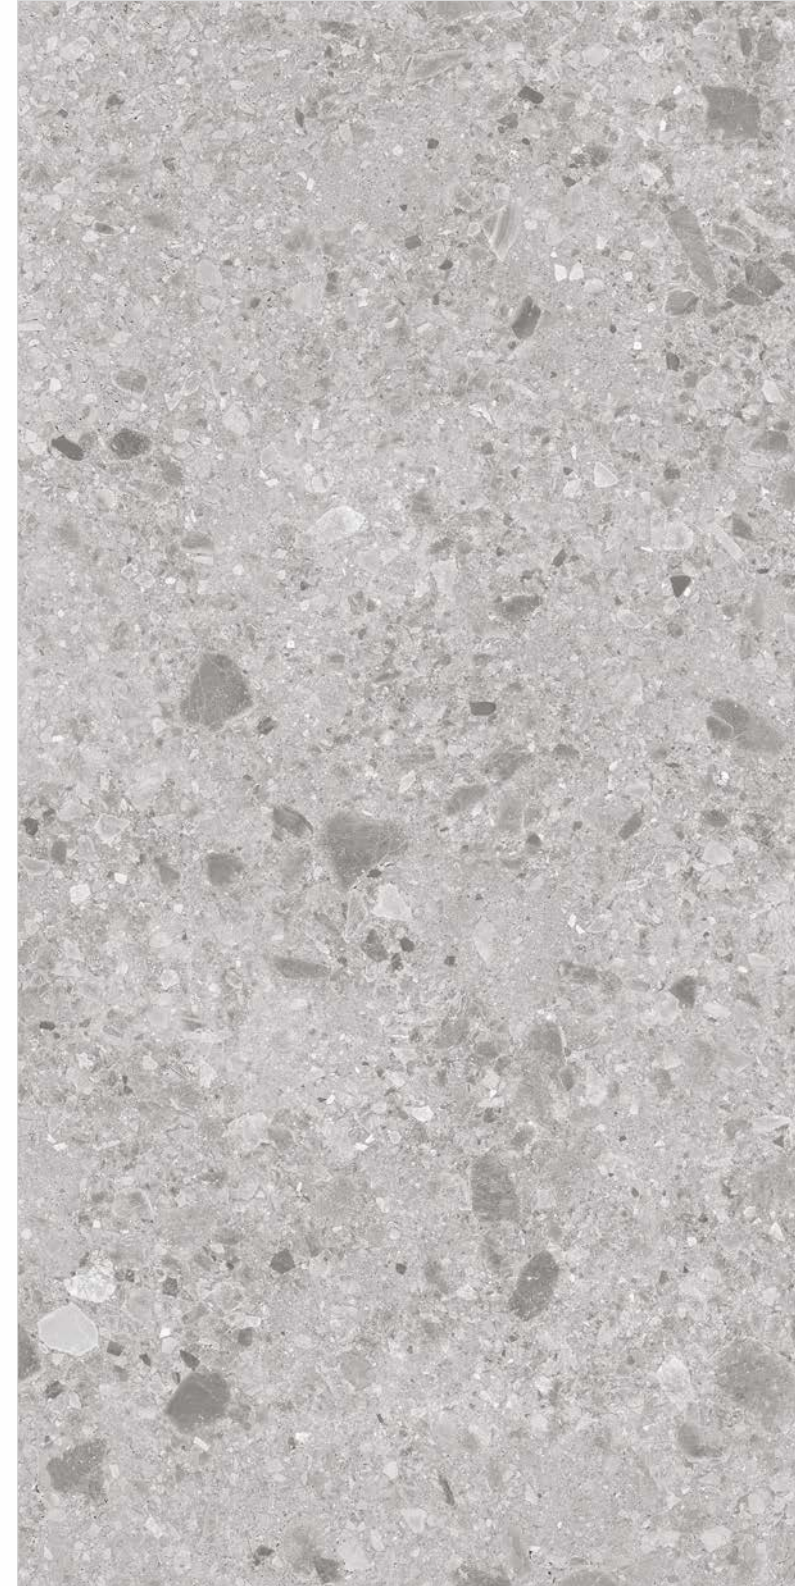

TERRAZZO GREY

Finish Matt Carving
Body White Body
Random 2 Faces

Click for
360° view

Also Available In 120x120cm