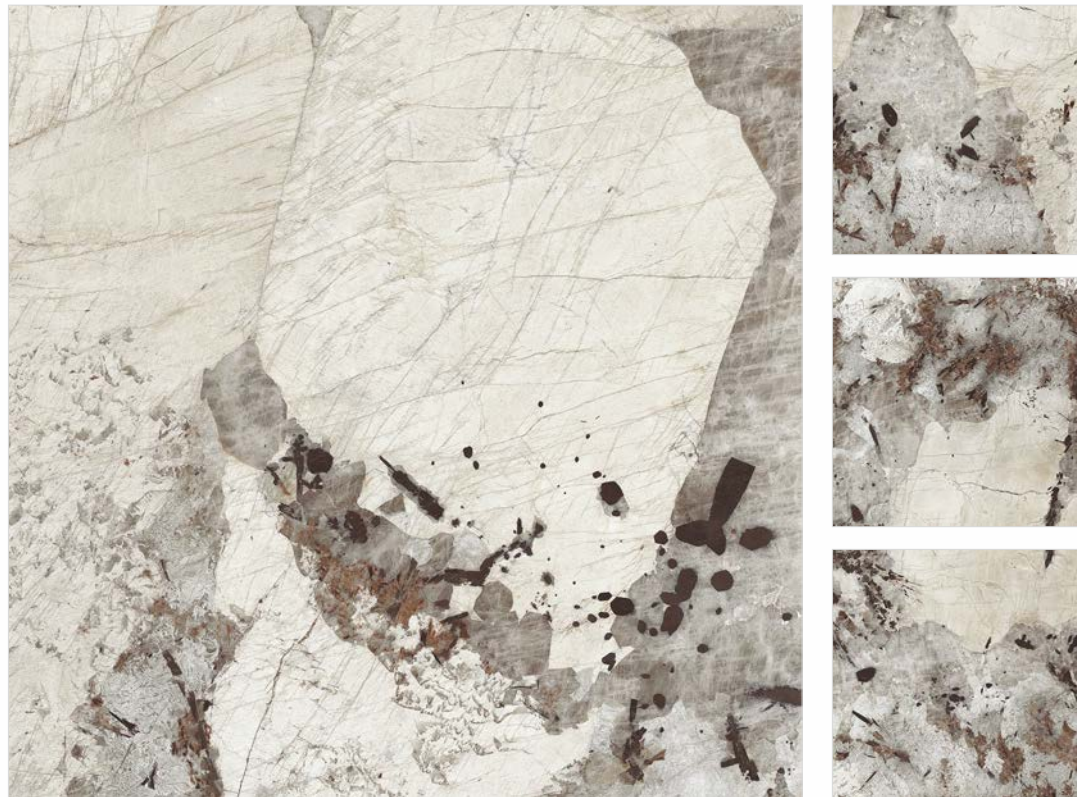

PATAGONIA

Finish High Gloss
Body White Body
Random 6 Faces

Click for
360° view

Also Available In 120x240cm

RARE COLLECTION
120x120cm