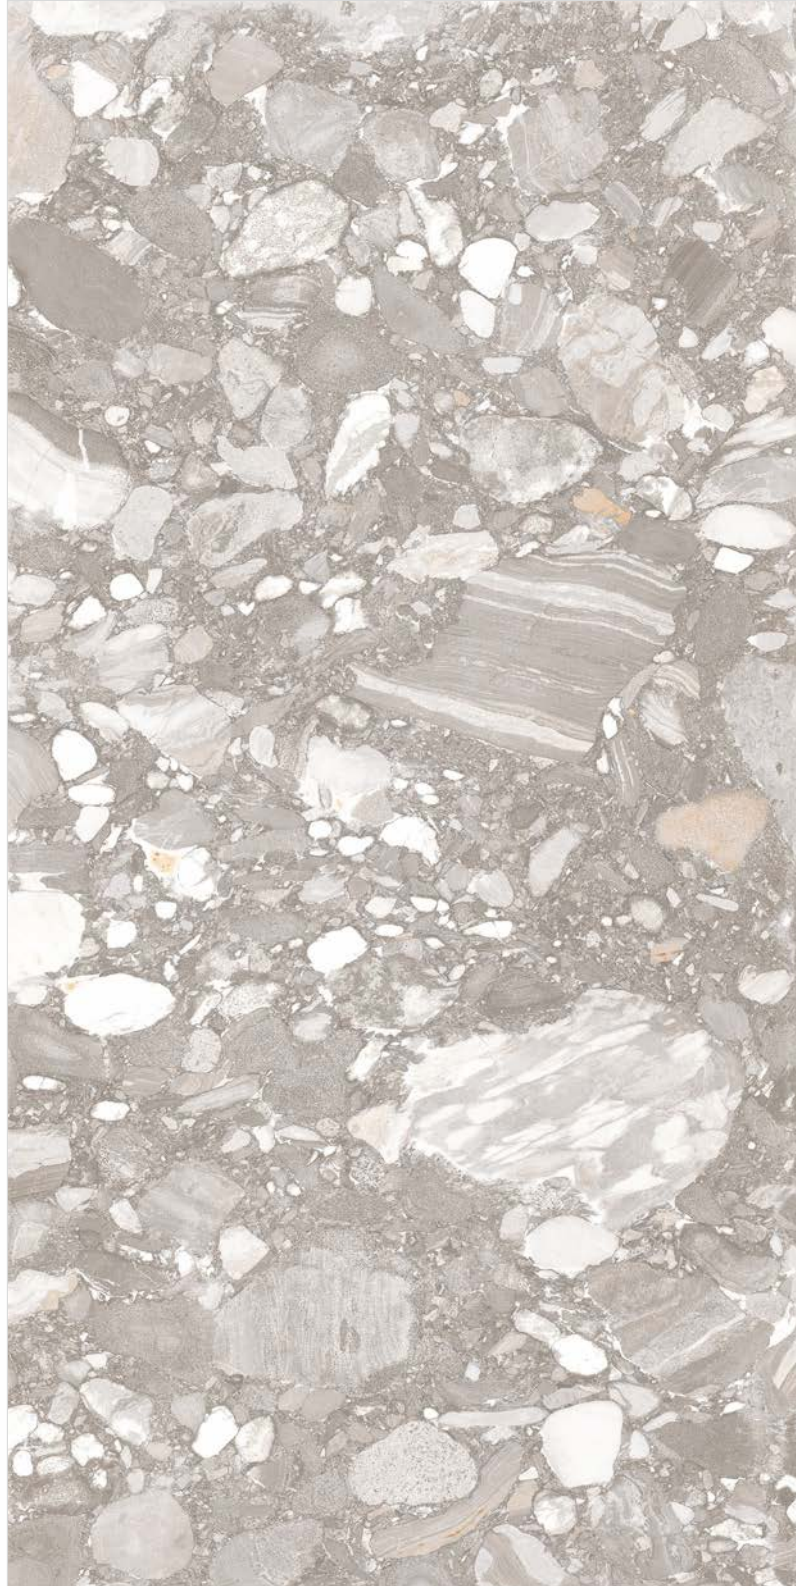

COASTLINE NERO

Finish Matt Carving
Body White Body
Random 2 Faces

Click for
360° view

MARINACE GREY

Finish Matt Carving
Body White Body
Random 2 Faces

Click for
360° view

MARINACE BLACK

Finish Matt Carving
Body White Body
Random 2 Faces