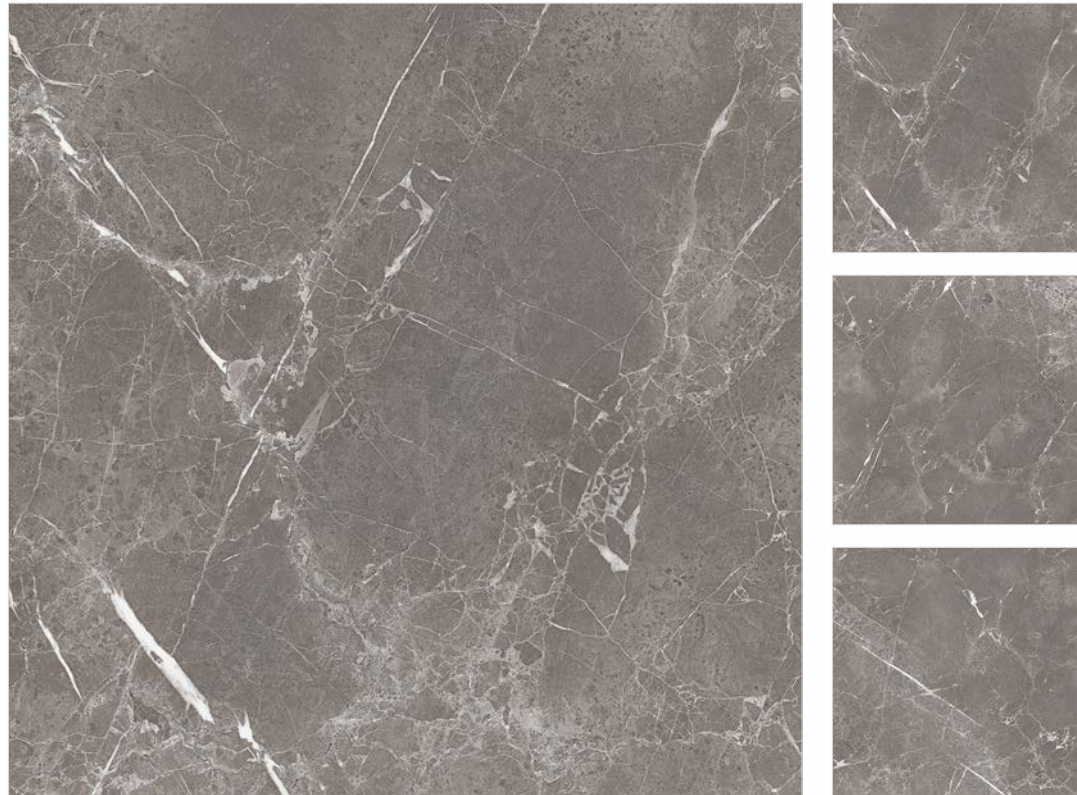

Also Available In 120x240cm

CLASSIC MARBLES COLLECTION
120x120cm

AMBRATO WHITE

Finish **High Gloss**
Body **White Body**
Random **4 Faces**

AMBRATO GREY

Finish **High Gloss**
Body **White Body**
Random **8 Faces**