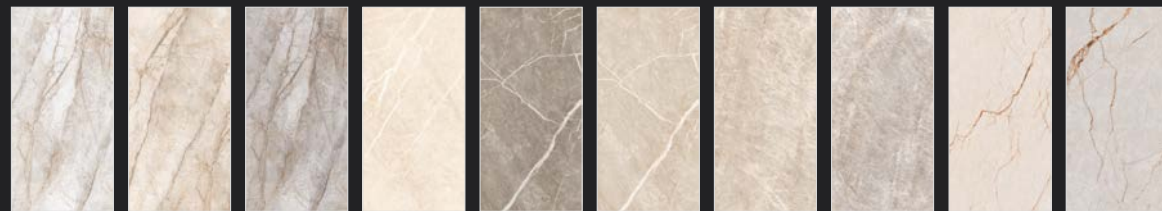

WALL | FLOOR | COUNTERTOP |
FURNITURE | TABLE TOP

DESIGN RANGE

RARE COLLECTION

CALCATT
VIOLA ROSSO PATAGONIA
BRONZE PATAGONIA
ARABESCATO
QUARTZITE BLACK
FUSION

WHITE MARBLES

CALCATT
BRERA GOLD CALCATT
TESORO CALCATT
VAGLI CALCATT
VIENNA MARVEL
STATVARIO ARABESCATO
STATVARIO SMART FANTASY
ONYX CALCATT
GOLD CALCATT

STATVARIO
EXTRA A & B ICE
ONYX STATVARIO
SNOW

CLASSIC MARBLES

SILVER RIVER SILVER RIVER
BEIGE SILVER RIVER
GREY FIOR DI PESCO
AVORIO FIOR DI PESCO
STEEL FIOR DI PESCO
TORTILLA TAJMAHAL
BEIGE TAJMAHAL
ICE VOLTERRA
BEIGE VOLTERRA
GRIS