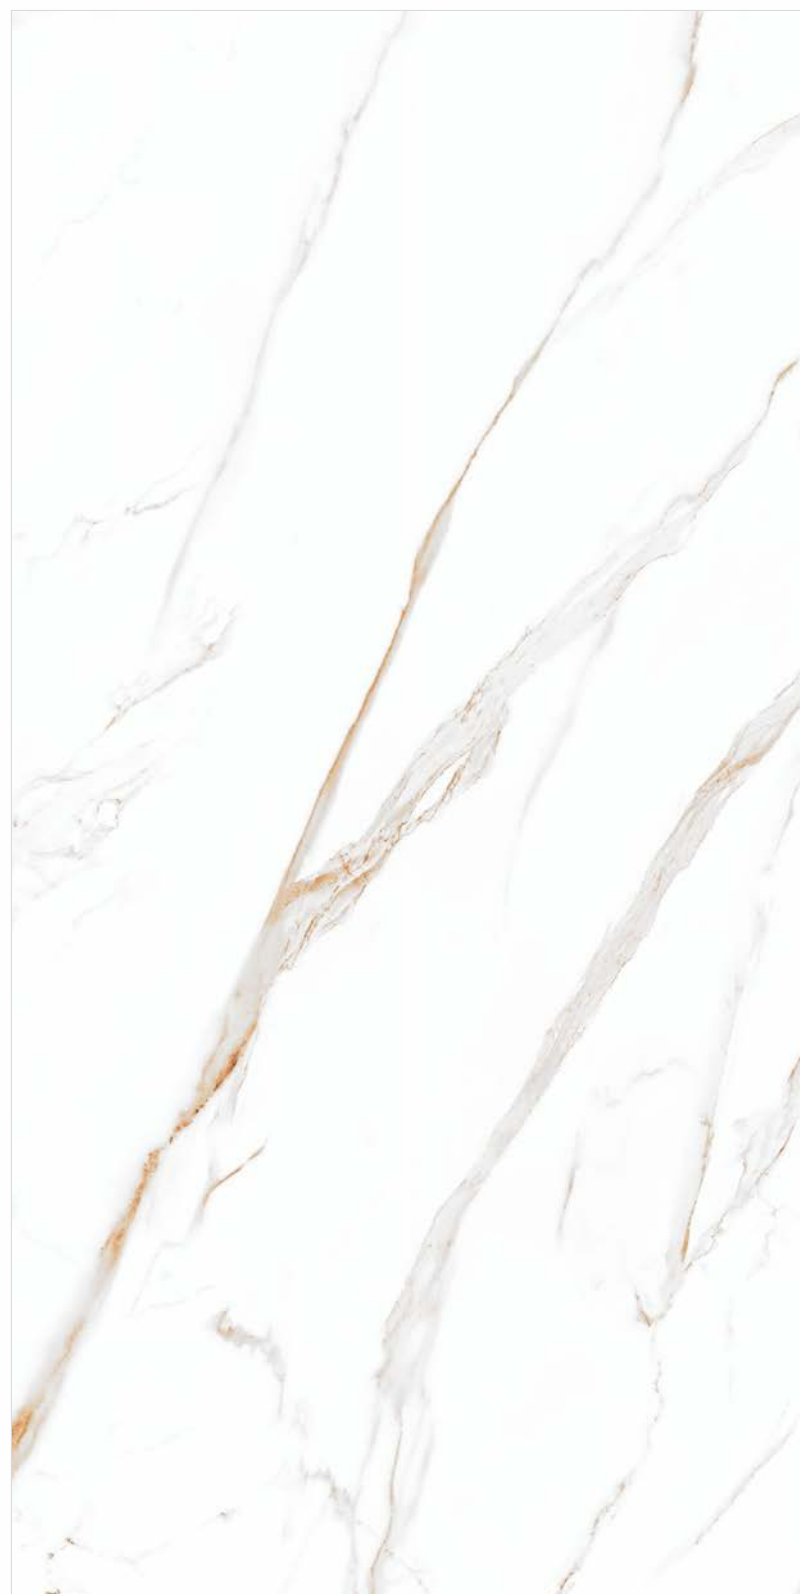

Click for
360° view

WHITE MARBLES COLLECTION V 3.0
120x240cm

CALCATA VAGLI LUX

Finish Lux
Body White Body
Random 3 Faces

Click for
360° view

WHITE MARBLES COLLECTION V 3.0
120x240cm

CALCATA VIENNA

Finish **High Gloss**
Body **White Body**
Random **2 Faces**