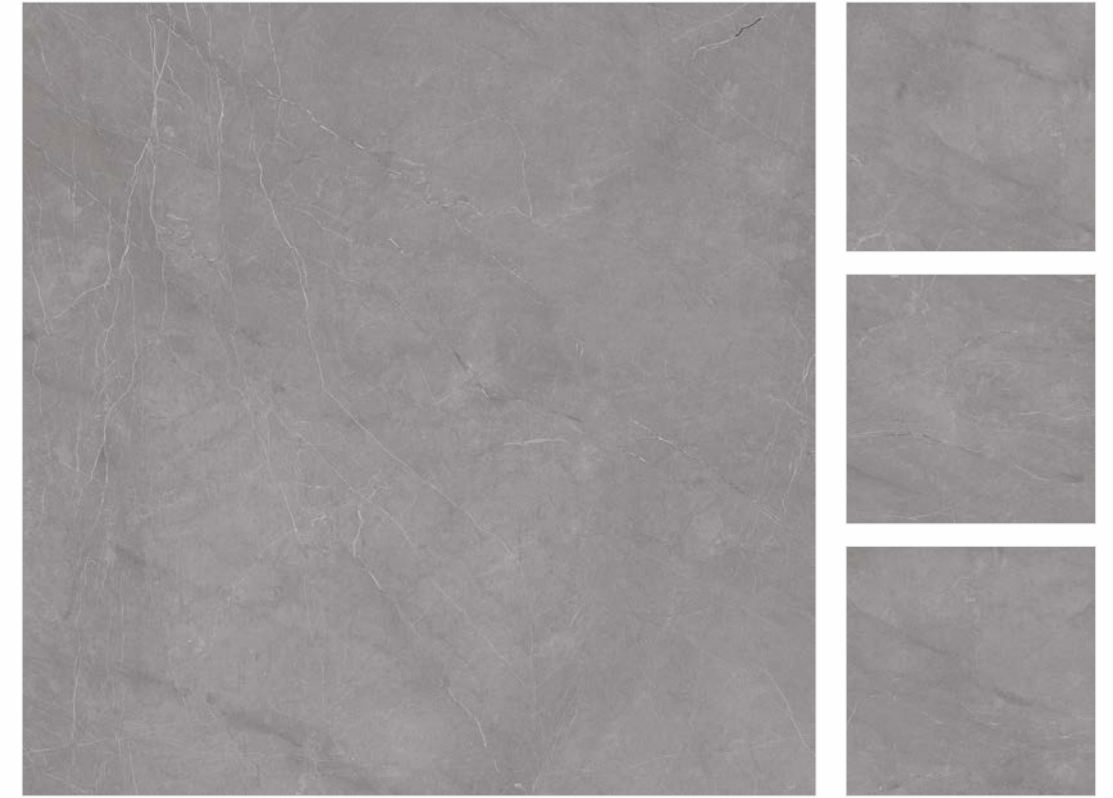

AMARONE GREY

Finish **Matt Carving**
Body **White Body**
Random **4 Faces**

Click for
360° view

Also Available In 120x240cm