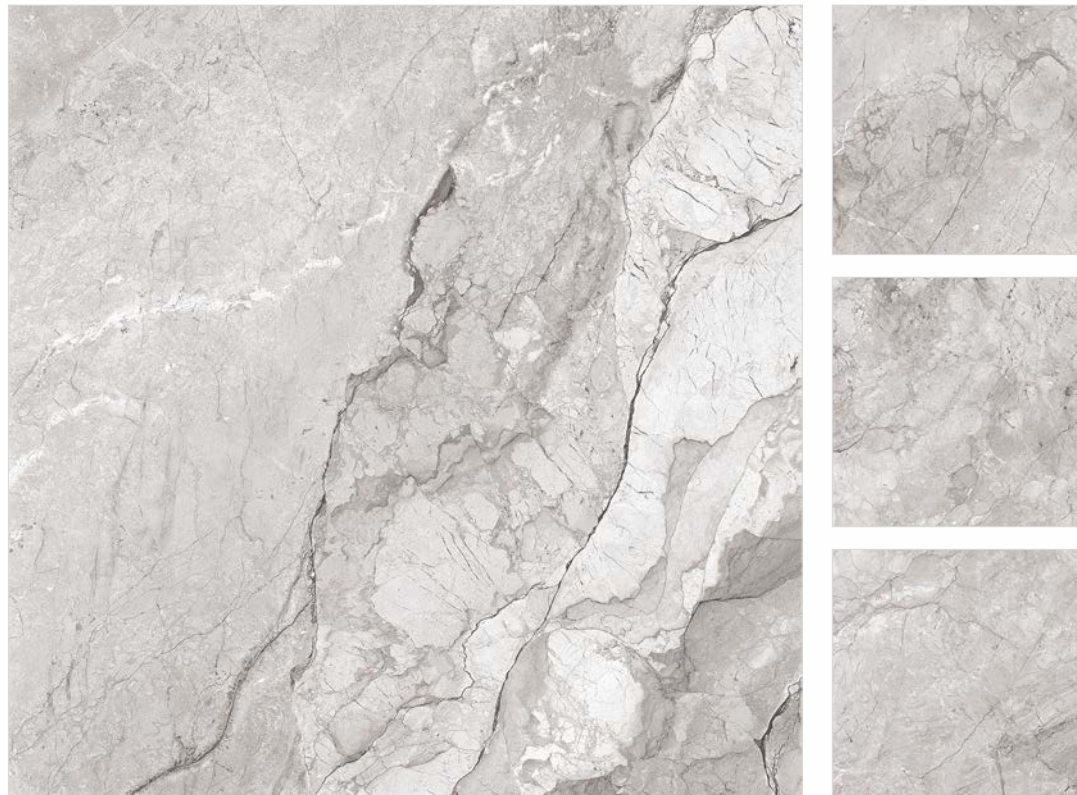

NORDIC GRIGIO

Finish **Matt Carving**
Body **White Body**
Random **4 Faces**

Click for
360° view

Also Available In 120x240cm