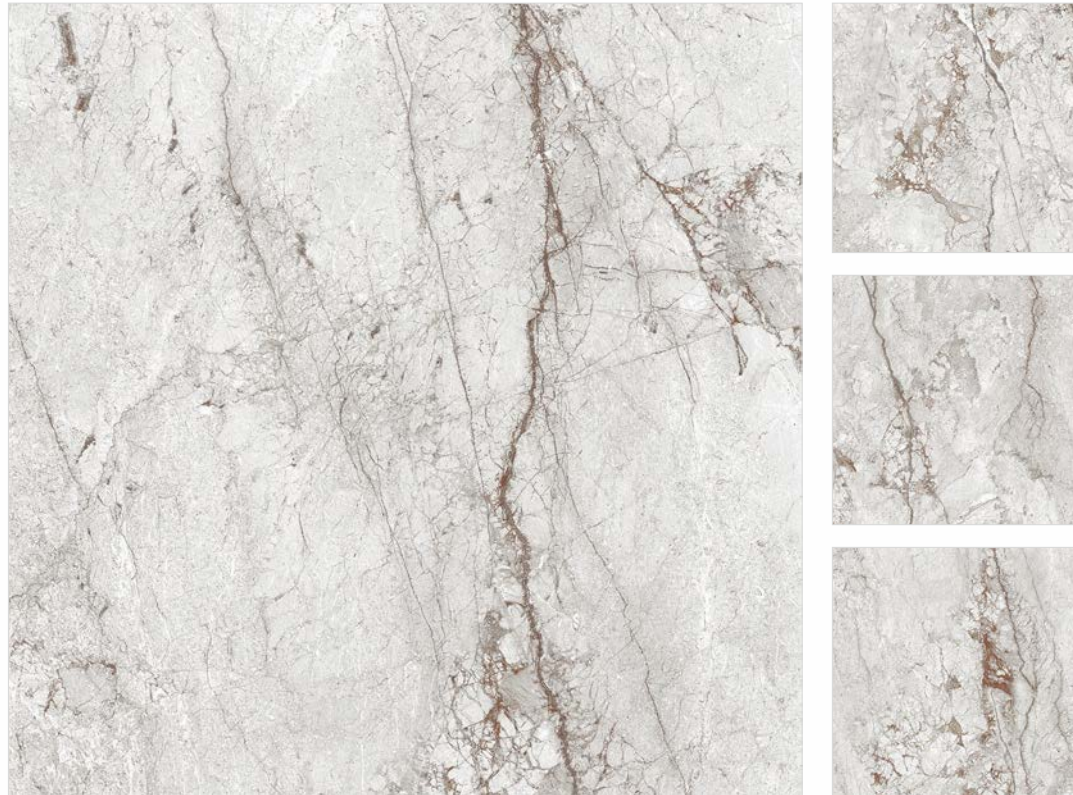

CEPPO DI GREY

Finish High Gloss
Body White Body
Random 6 Faces

Click for
360° view

Also Available In 120x240cm