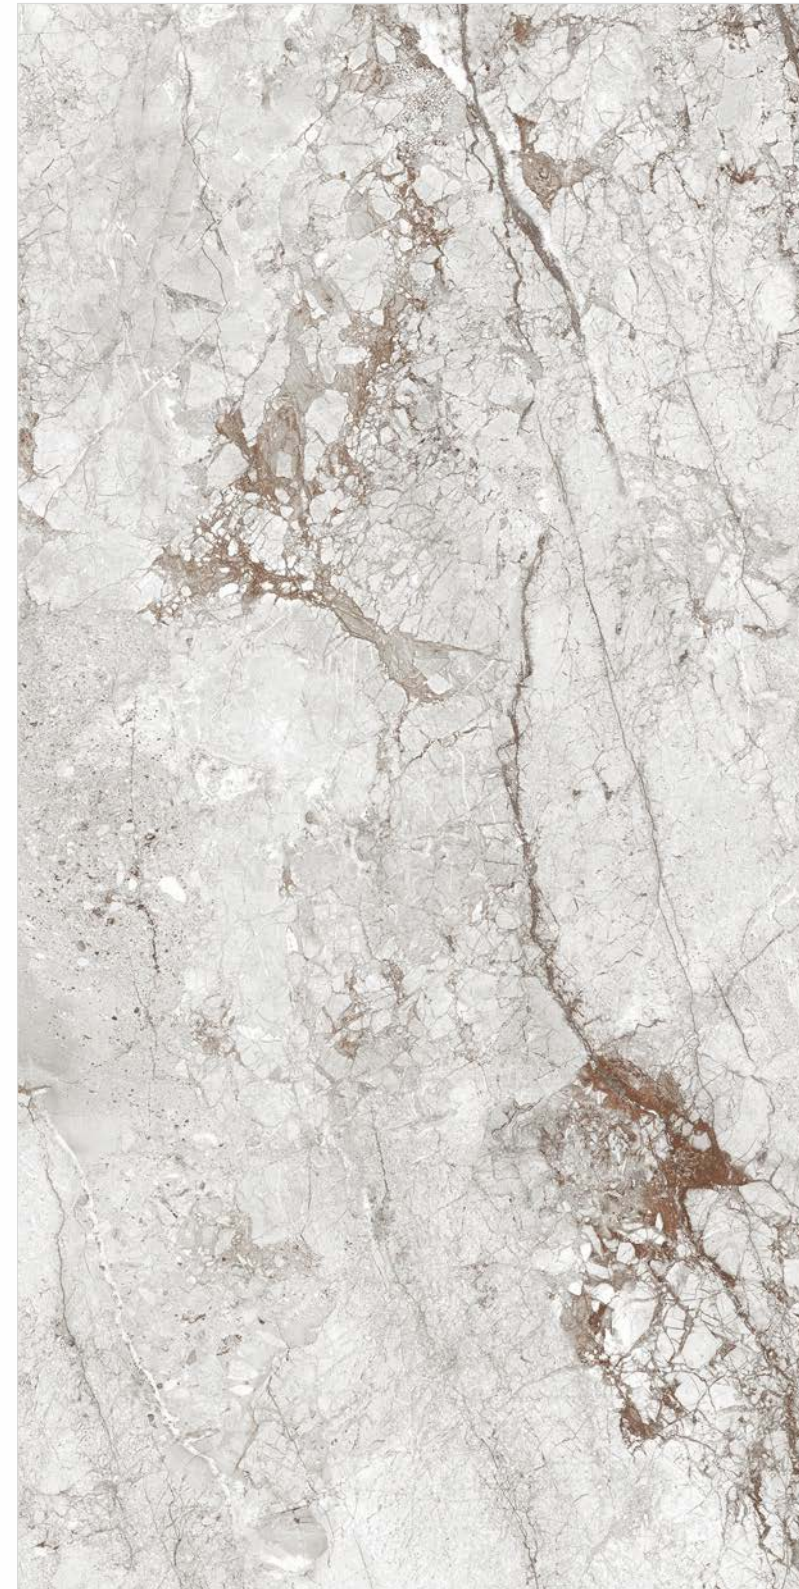

CEPPO DI GREY

Finish High Gloss
Body White Body
Random 3 Faces

Click for
360° view

Also Available In 120x120cm