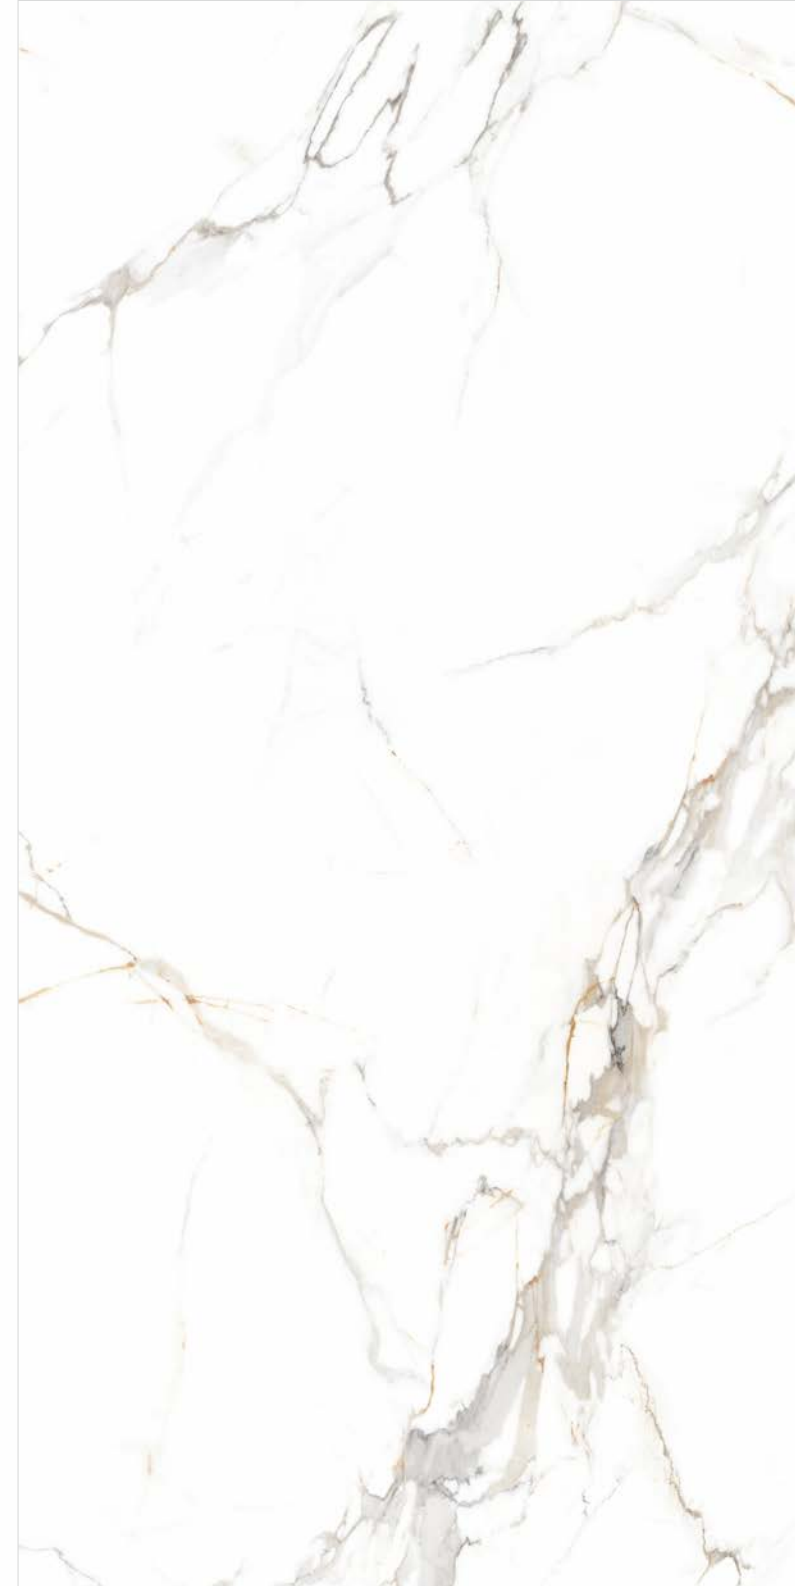

CALCATA VAGLI LUX

Finish Lux
Body White Body
Random 3 Faces

Click for
360° view