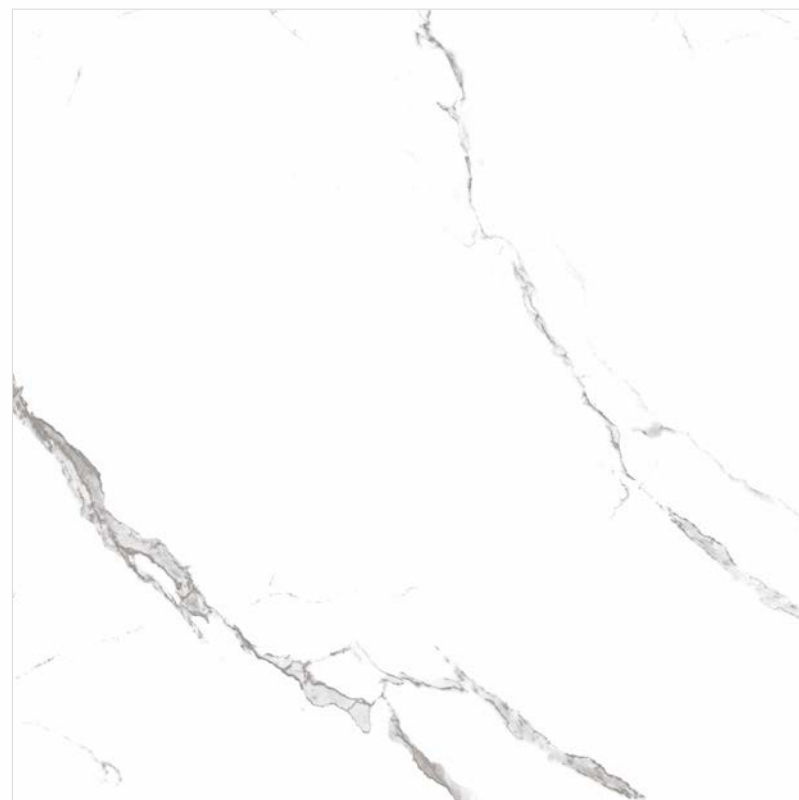

WHITE MARBLES COLLECTION
120x120cm

CALCATTÀ

Finish High Gloss
Body White Body
Random 2 Faces

Also Available In 120x240cm

Click for
360° view