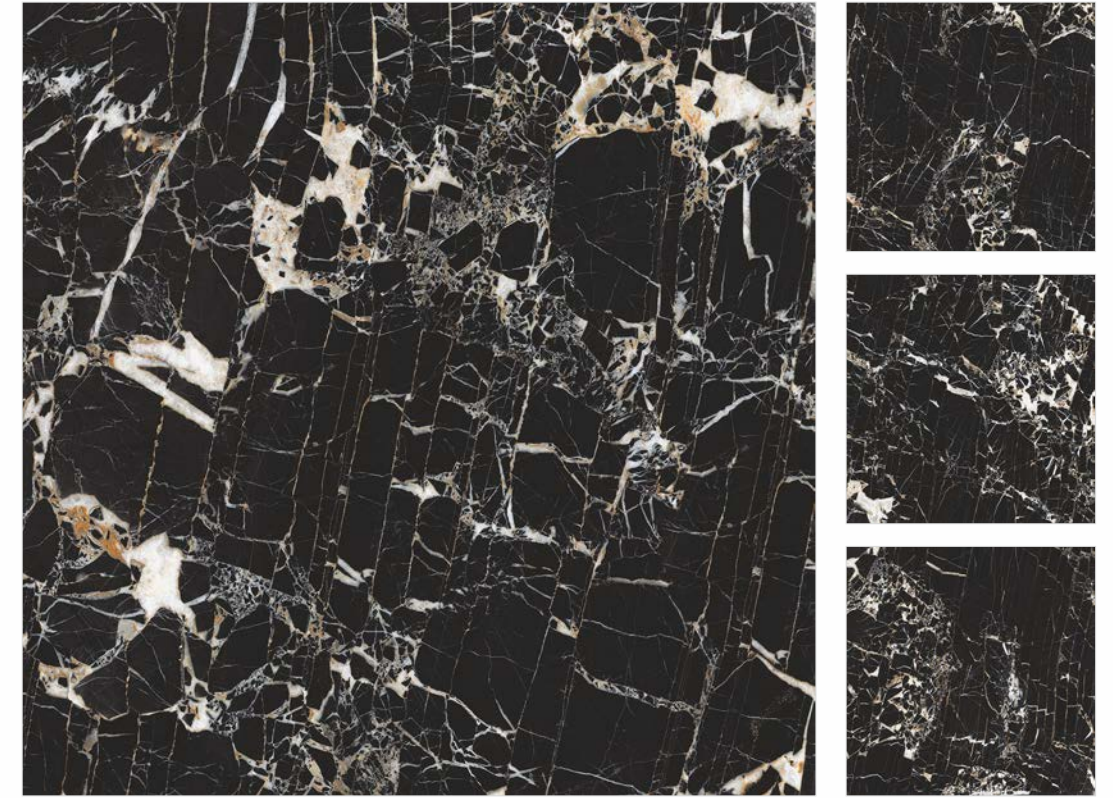

BLACK FUSION

Finish High Gloss
Body White Body
Random 6 Faces

Click for
360° view