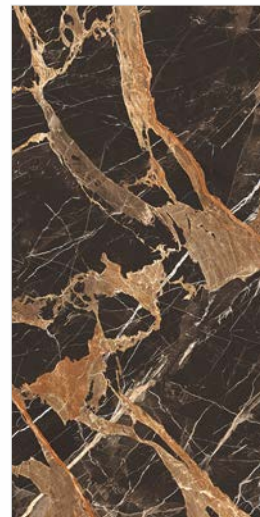

CASCADE A & B

Finish **High Gloss**
Body **White Body**
Book **Match Faces**

Click For
360° view

Wall
CASCADE A & B
120x240cm
HIGH GLOSS

Floor
CASCADE A & B
120x240cm
HIGH GLOSS

PORTICO NERO

Finish High Gloss
Body White Body
Random 3 Faces