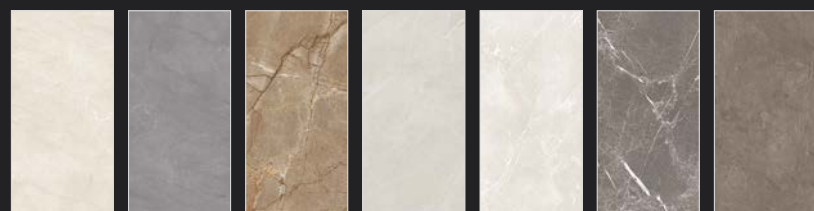

AMARONE
IVORY AMARONE
GREY ALPES
BROWN ARMANI
PEARL AMBRATO
WHITE AMBRATO
GREY AMARONE
BROWN