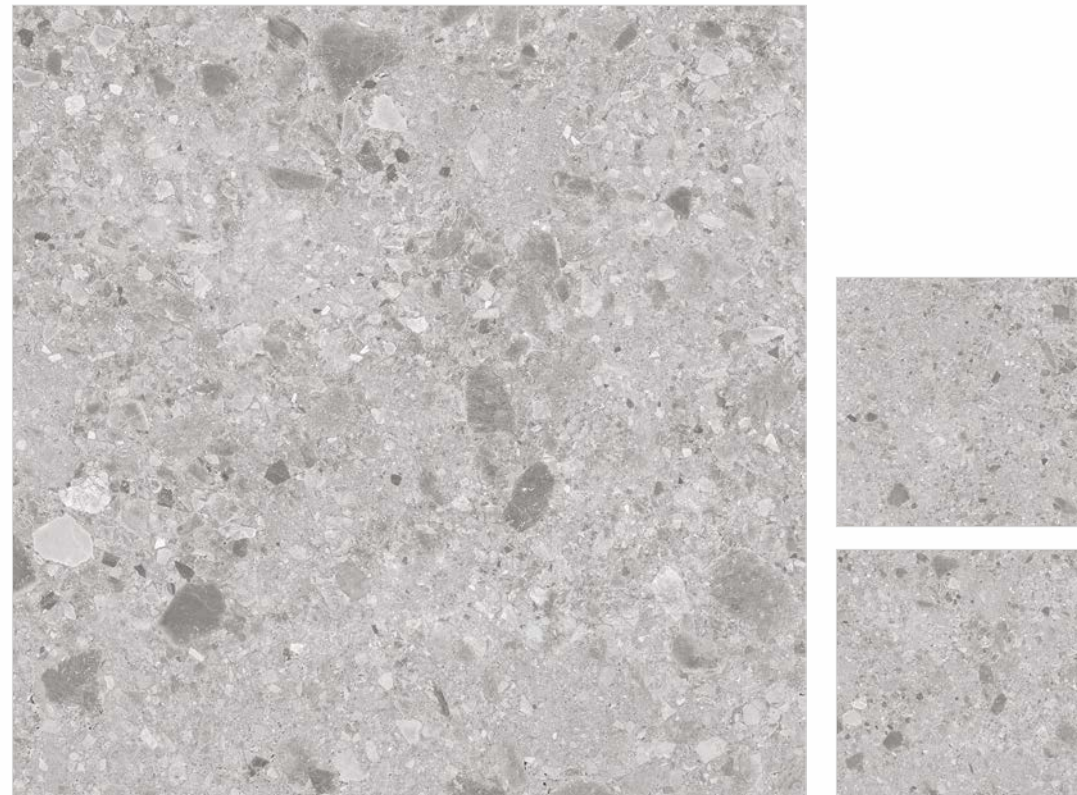

Click for
360° view

Also Available In 120x240cm

TERRAZZO GREY

Finish **Matt Carving**
Body **White Body**
Random **2 Faces**

Click for
360° view

Also Available In 120x240cm

Wall

TERRAZZO BEIGE
120x120cm
MATT CARVING