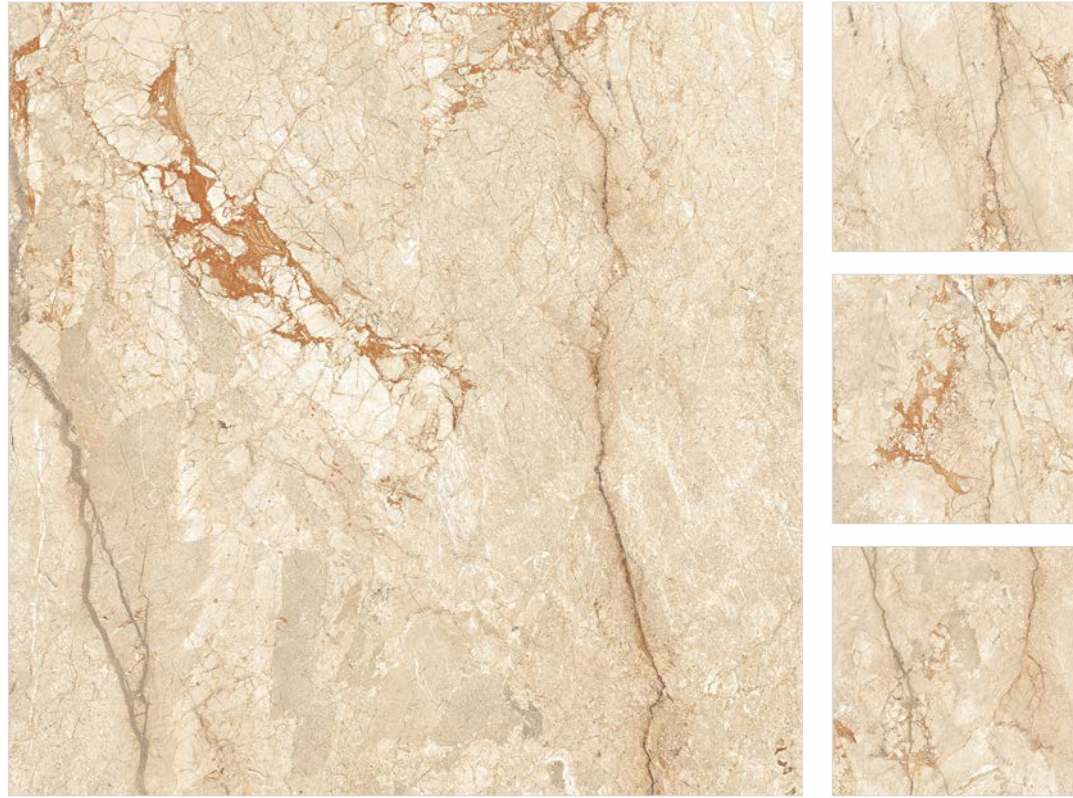

Click for
360° view

Also Available In 120x240cm

CLASSIC MARBLES COLLECTION V 2.0
120x120cm

CEPPO DI BEIGE

Finish High Gloss
Body White Body
Random 6 Faces

Click for
360° view

Also Available In 120x240cm

CEPPO DI GREY