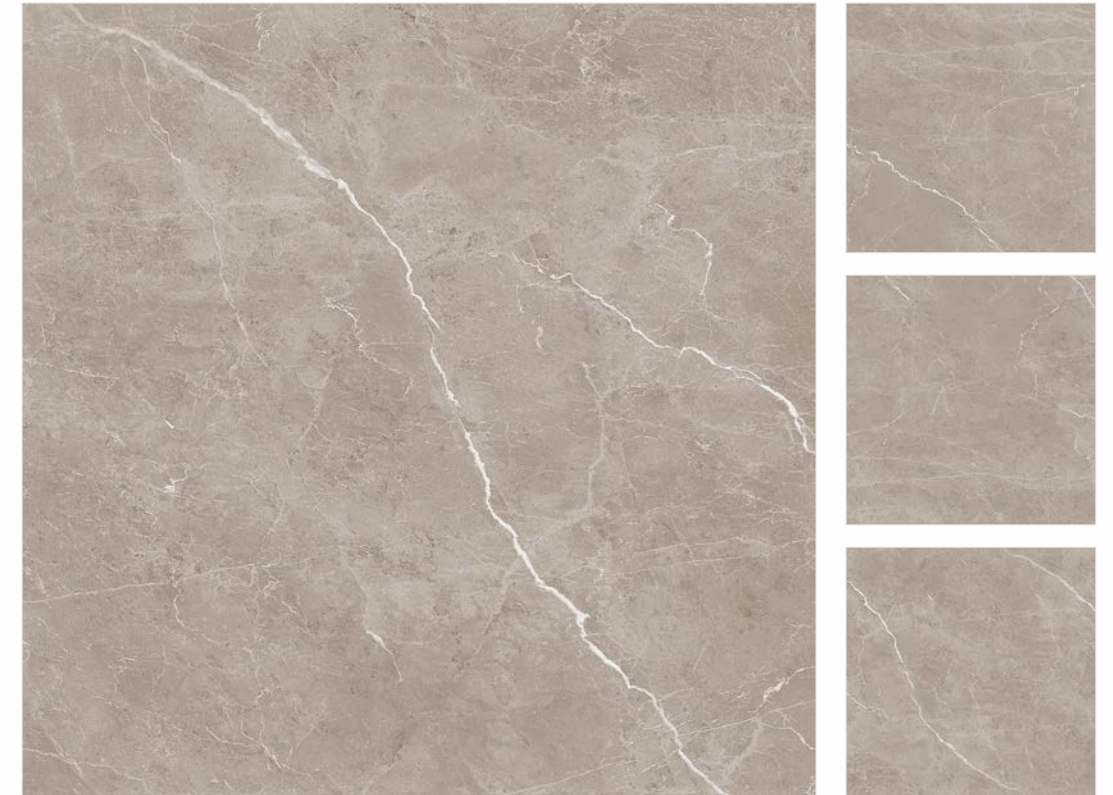

CLASSIC MARBLES COLLECTION
120x120cm

OTTOMAN GREY

Finish **High Gloss**
Body **White Body**
Random **4 Faces**

Also Available In 120x240cm

PIETRA GREY

Finish **High Gloss**
Body **White Body**
Random **4 Faces**