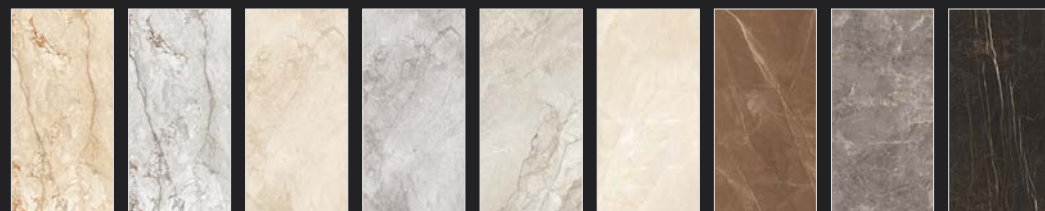

WALL | FLOOR | COUNTERTOP |
FURNITURE | TABLE TOP

DESIGN RANGE

RARE COLLECTION

CALCATT
VIOLA ROSSO PATAGONIA
BRONZE PATAGONIA
ARABESCATO
QUARTZITE BLACK
FUSION

WHITE MARBLES

CALCATT
BRERA GOLD CALCATT
TESORO CALCATT
VAGLI CALCATT
VIENNA MARVEL
STATVARIO ARABESCATO
STATVARIO SMART FANTASY
ONYX CALCATT
GOLD CALCATT

STATVARIO
EXTRA A & B ICE
ONYX STATVARIO
SNOW

CLASSIC MARBLES

SILVER RIVER SILVER RIVER
BEIGE SILVER RIVER
GREY FIOR DI PESCO
AVORIO FIOR DI PESCO
STEEL FIOR DI PESCO
TORTILLA TAJMAHAL
BEIGE TAJMAHAL
ICE VOLTERRA
BEIGE VOLTERRA
GRIS