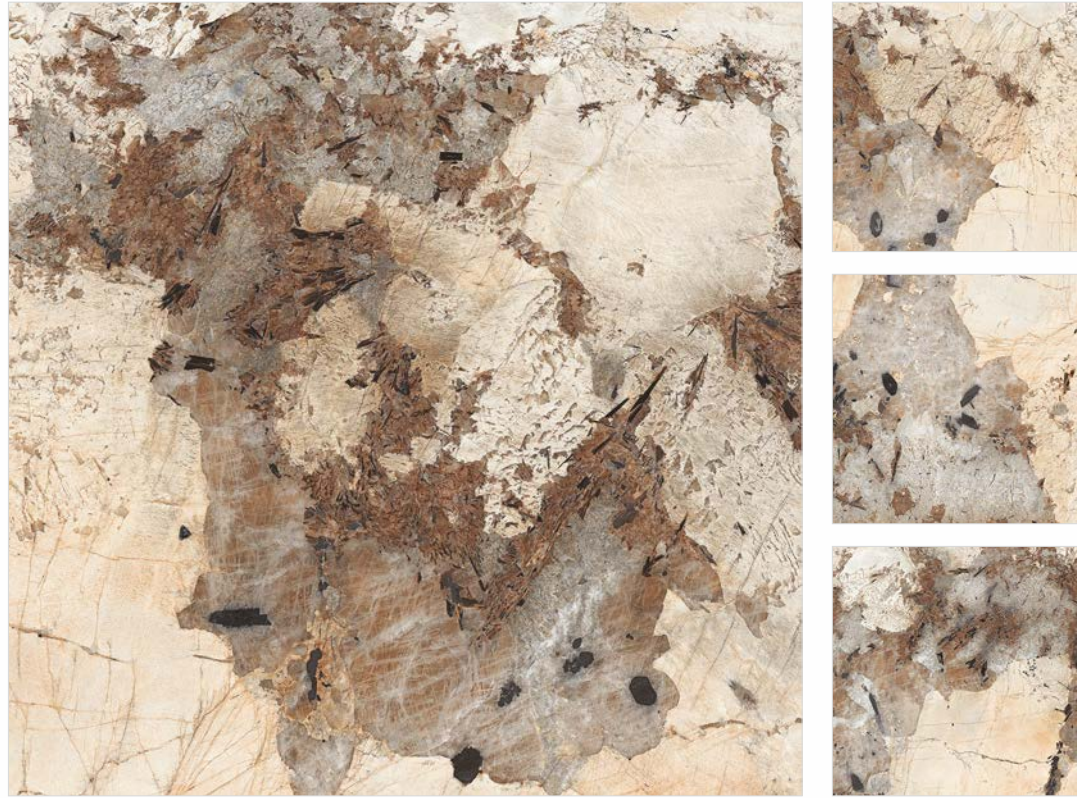

RARE COLLECTION
120x120cm

PATAGONIA BRONZE

Finish High Gloss
Body White Body
Random 6 Faces

Click for
360° view

Also Available In 120x240cm