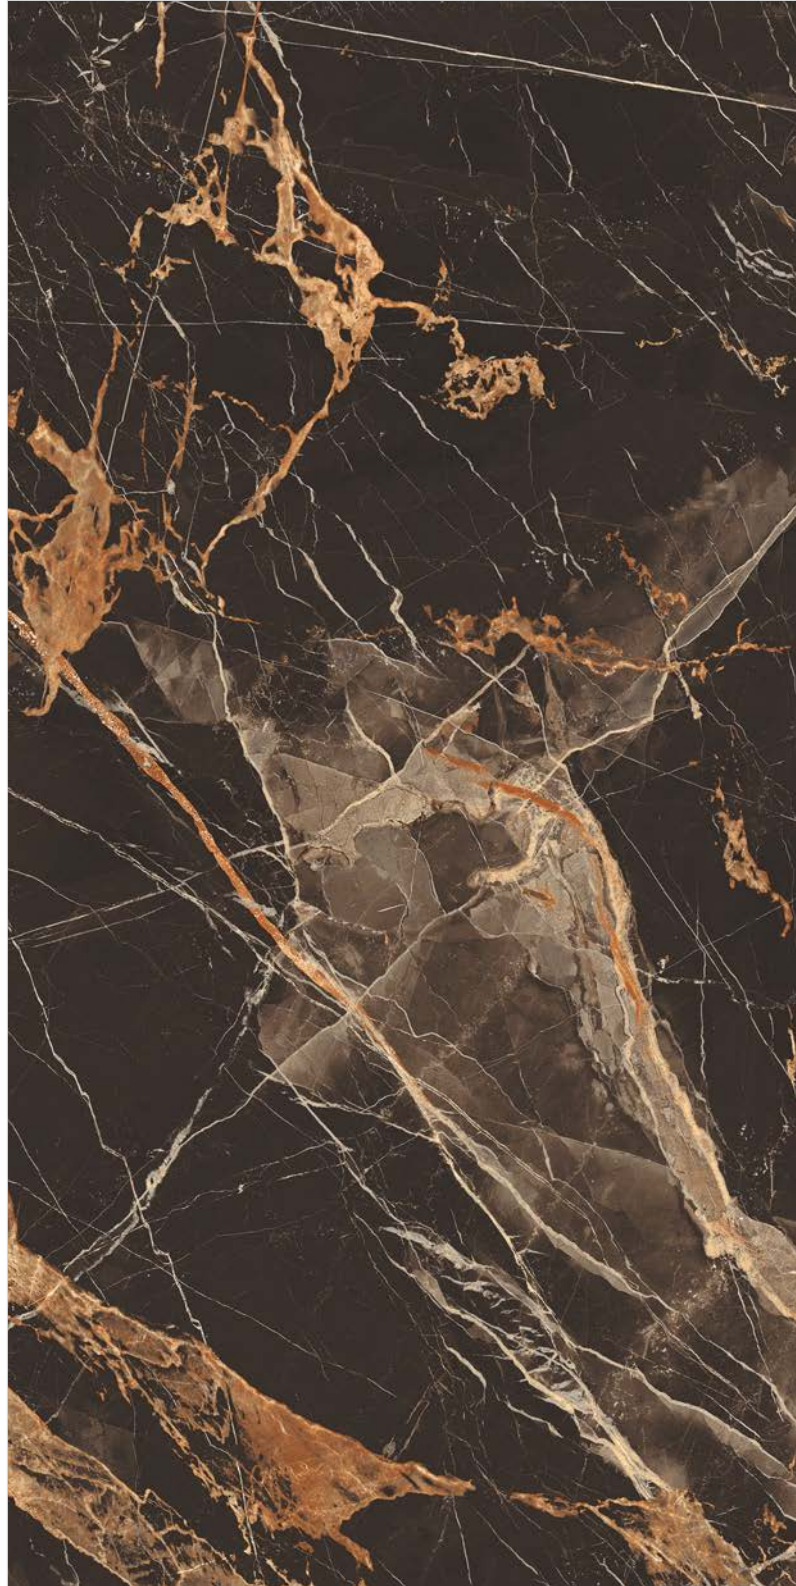

CASCADE A & B

Finish **High Gloss**
Body **White Body**
Book **Match Faces**

Click For
360° view

Wall
CASCADE A & B
120x240cm
HIGH GLOSS

Floor
CASCADE A & B
120x240cm
HIGH GLOSS

PORTICO NERO

Finish High Gloss
Body White Body
Random 3 Faces