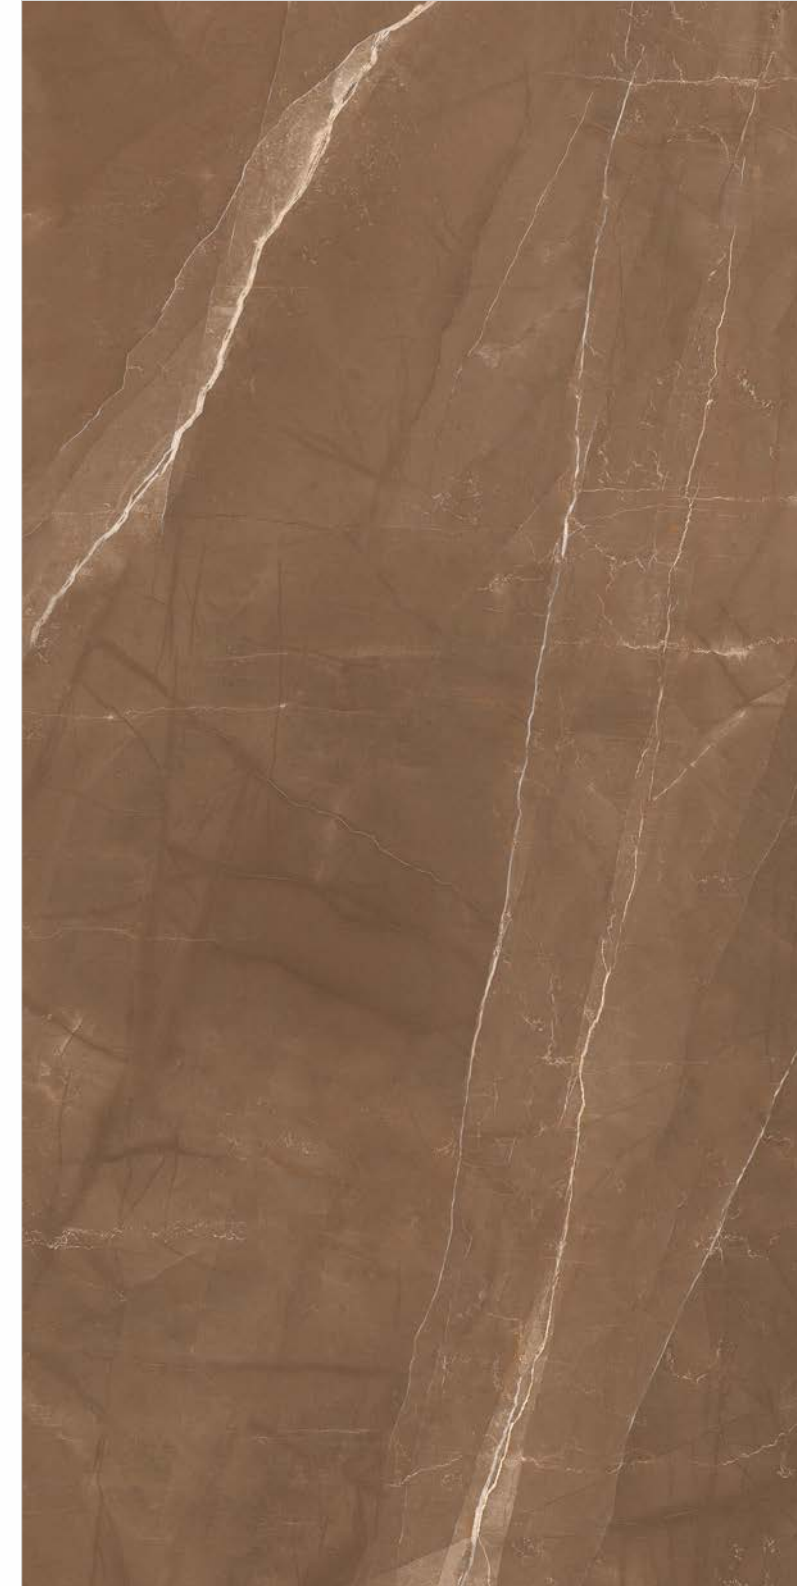

PULPIS EXTRA BROWN

Finish **High Gloss**
Body **White Body**
Random **4 Faces**

Click For
360° view

Also Available In 120x120cm