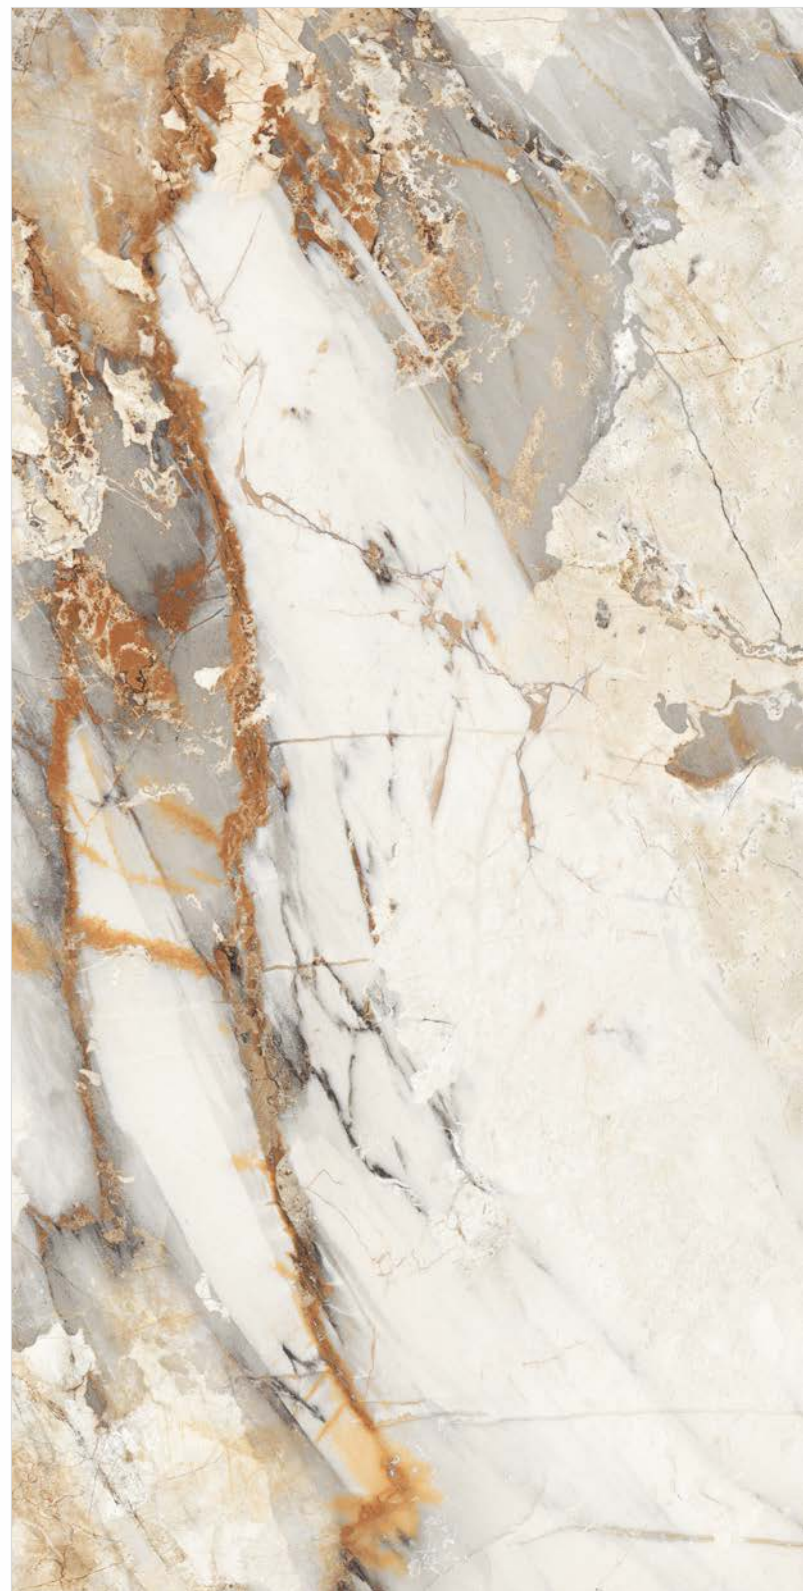

EXOTIC MARBLES COLLECTION V 2.0
120x240cm

CASCADE A & B

Finish **High Gloss**
Body **White Body**
Book **Match Faces**

Click For
360° view

Wall
CASCADE A & B
120x240cm
HIGH GLOSS

Floor
CASCADE A & B
120x240cm
HIGH GLOSS