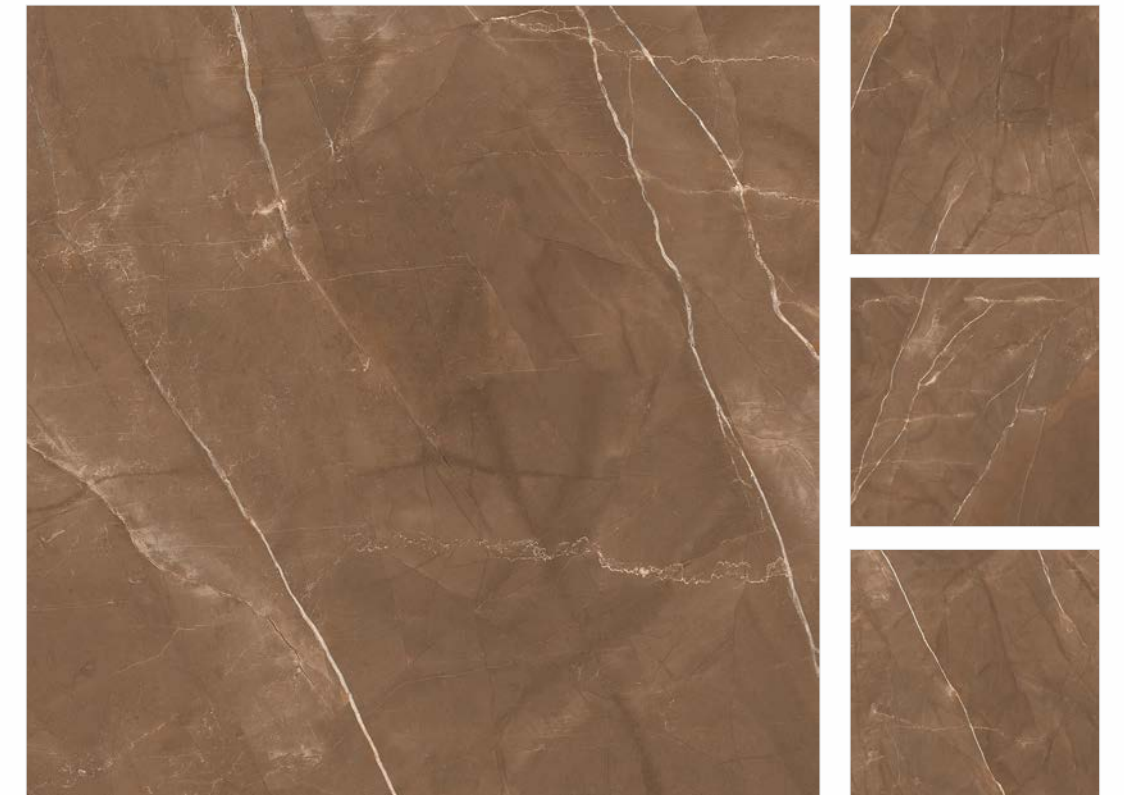

Also Available In 120x240cm

CLASSIC MARBLES COLLECTION
120x120cm

AMBRATO WHITE

Finish **High Gloss**
Body **White Body**
Random **4 Faces**

AMBRATO GREY

Finish **High Gloss**
Body **White Body**
Random **8 Faces**