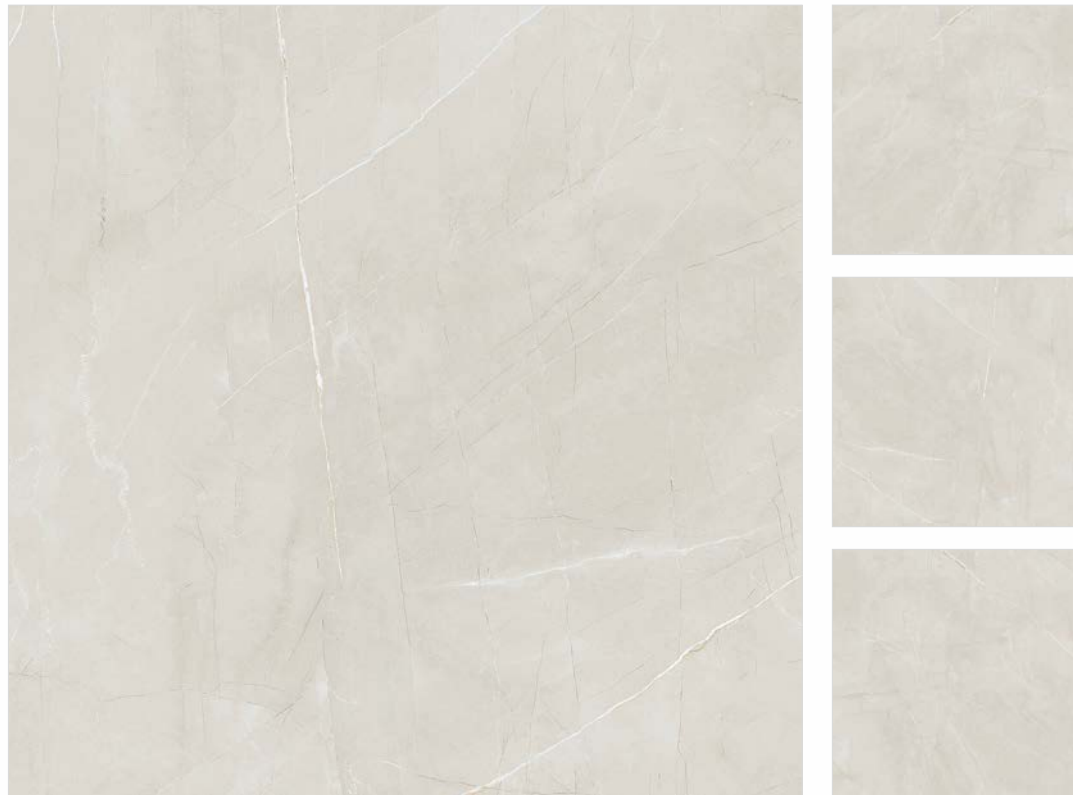

ARMANI PEARL

Finish High Gloss
Body White Body
Random 4 Faces