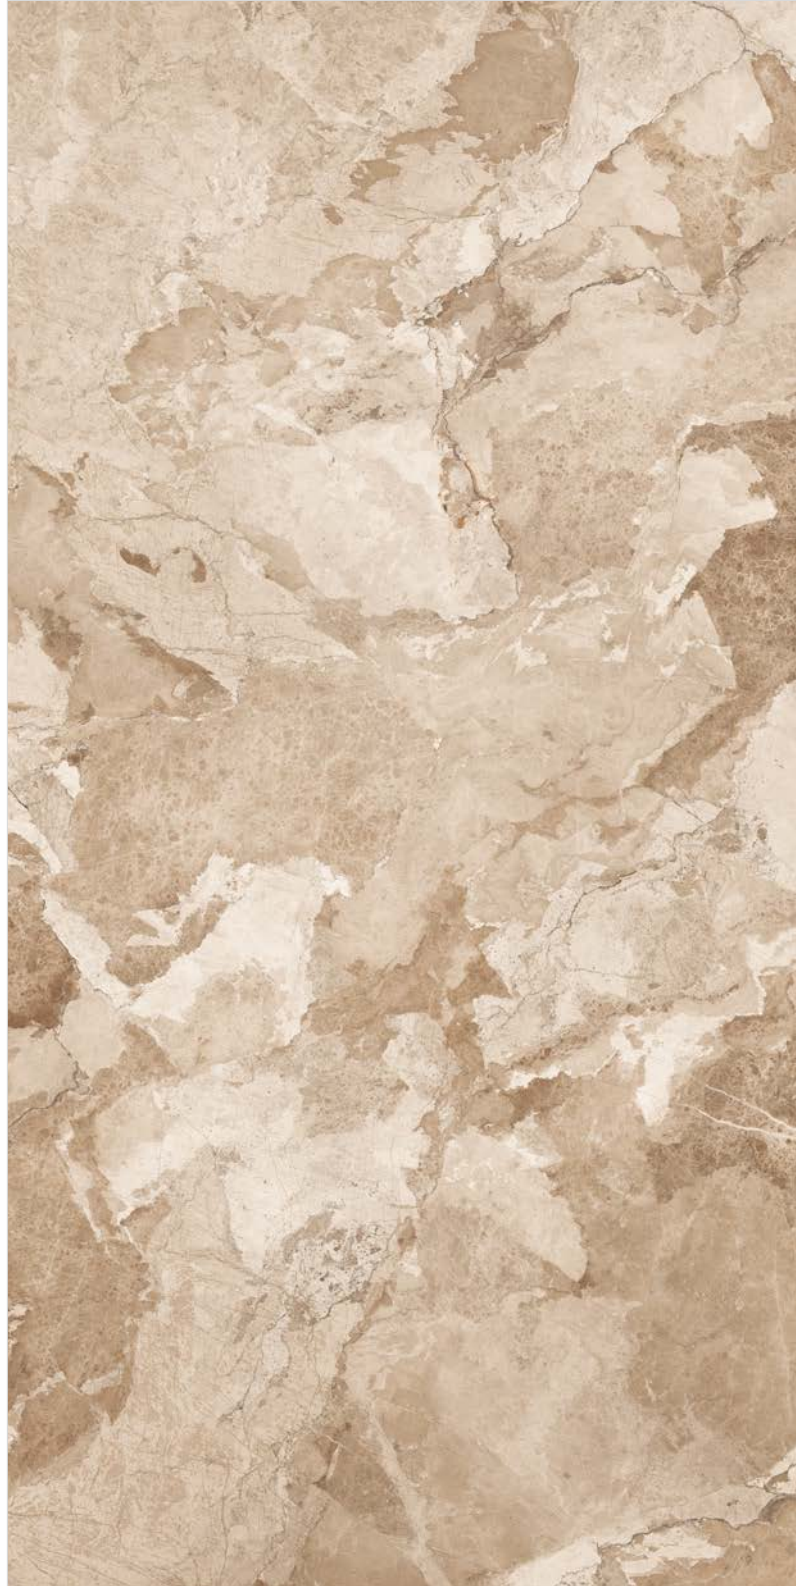

Find the many layers
of warmth and
comfort in the shades
of the earth, a bisque
beige!

Wall

CAMOUFLAGE
120x240cm
HIGH GLOSS

Floor

CAMOUFLAGE
120x240cm
HIGH GLOSS

CAMOUFLAGE

Finish High Gloss
Body White Body
Random 2 Faces