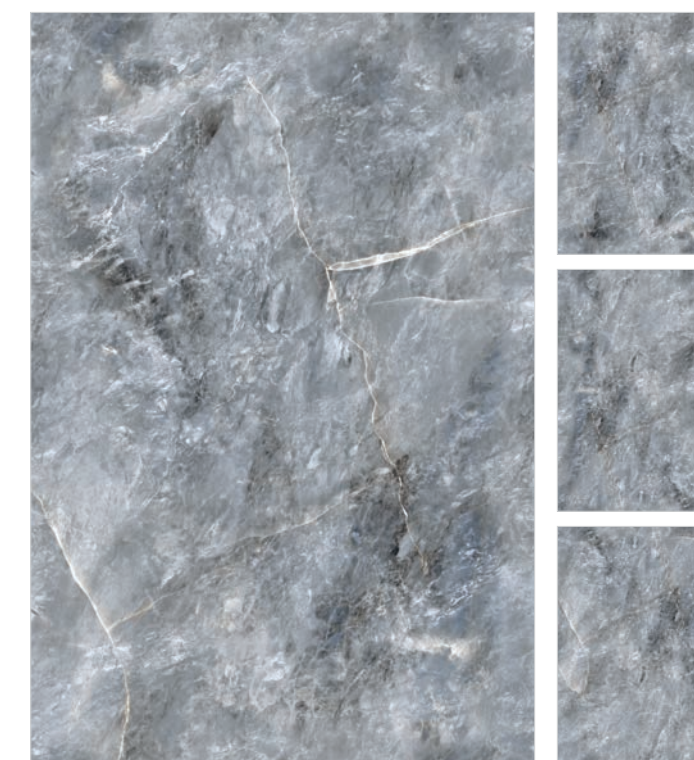

GALACTICO AQUA

Finish High Gloss
Random 4 Face
Tile Feature Exotic Marbles V 3.0

Click for
360° view