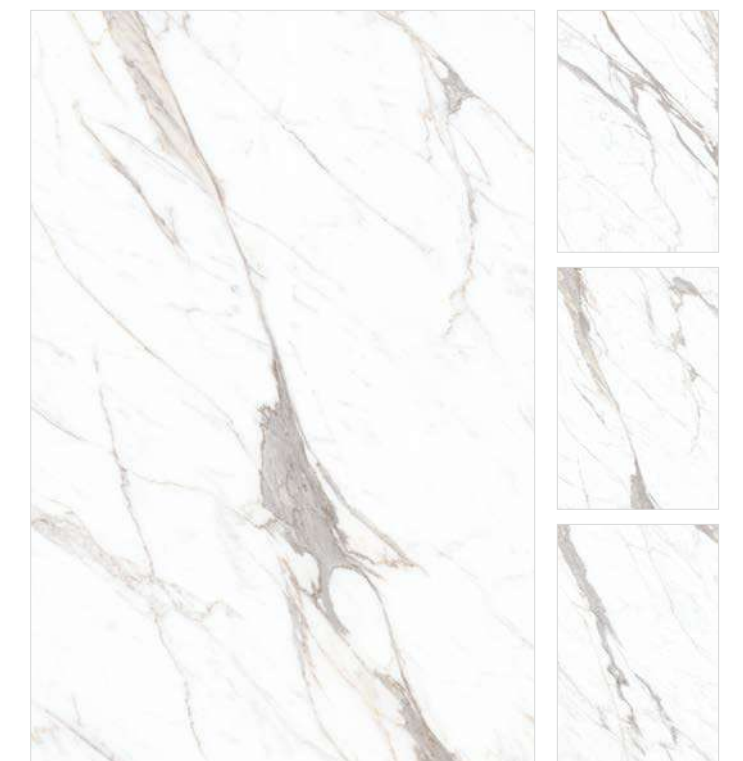

STATVARIO SMART

Finish **Glossy**
 Random **4 Face**
 Tile Feature **White Marbles V 2.0**

Click for
 360° view

aximarble - BEIGE MARBLES
120x180cm - 9mm THICKNESS

BEIGE MARBLES

Beige marble has ranging colors from pale beige to dark brown. Because of its naturally occurring color variations and easy-to-clean surface, beige marble slabs are frequently used for flooring, countertops, and other architectural purposes.