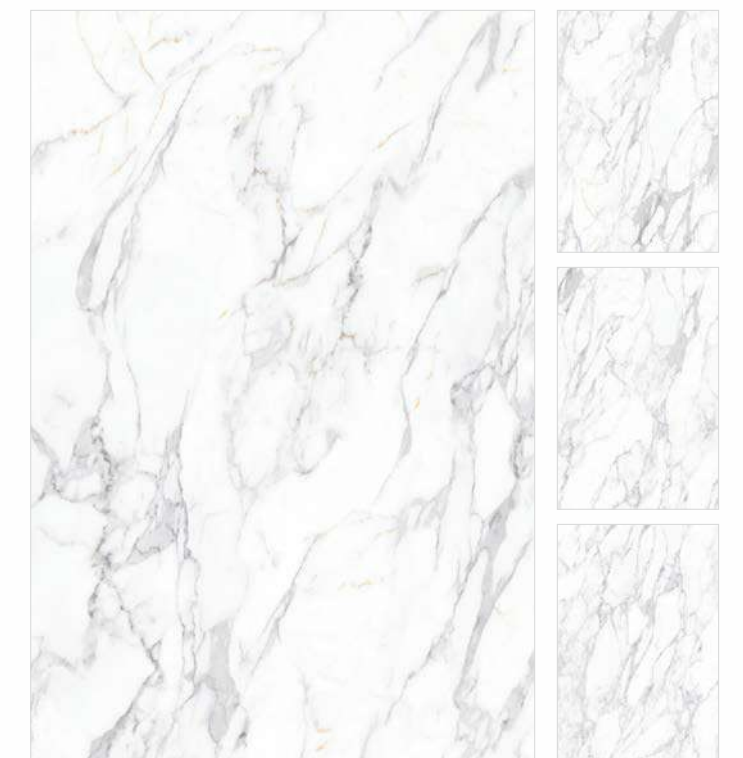

Floor
CARARRA ELITE SILKEN
120x180cm
SATIN MATT

CARARRA ELITE

Finish Glossy
Random 4 Face
Tile Feature White Marbles V 2.0

Click for
360° view

CARARRA ELITE SILKEN

Finish Satin Matt
Random 4 Face
Tile Feature White Marbles V 2.0