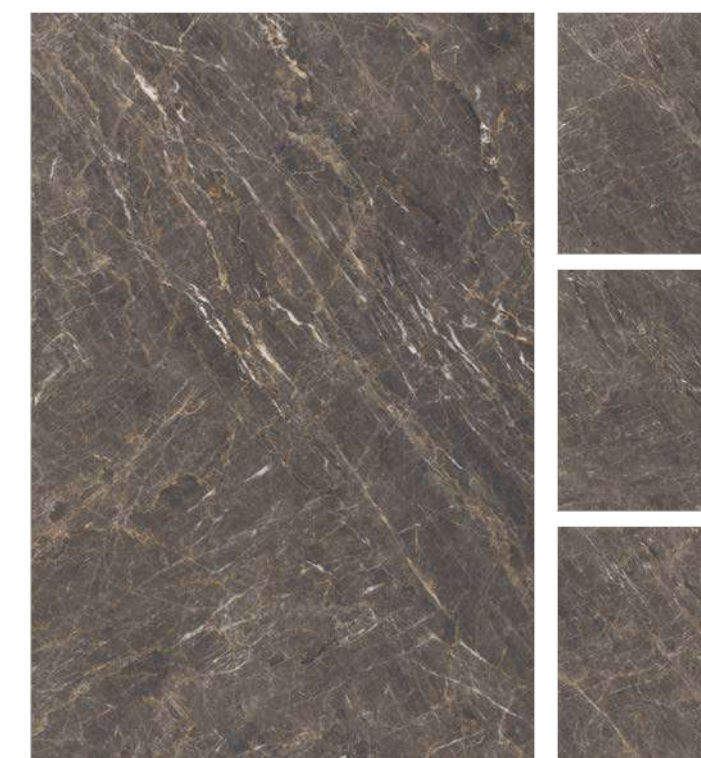

NETTO NERO

Finish **High Gloss**
Random **4 Face**
Tile Feature **Classic Marbles V 3.0**

Click for
360° view