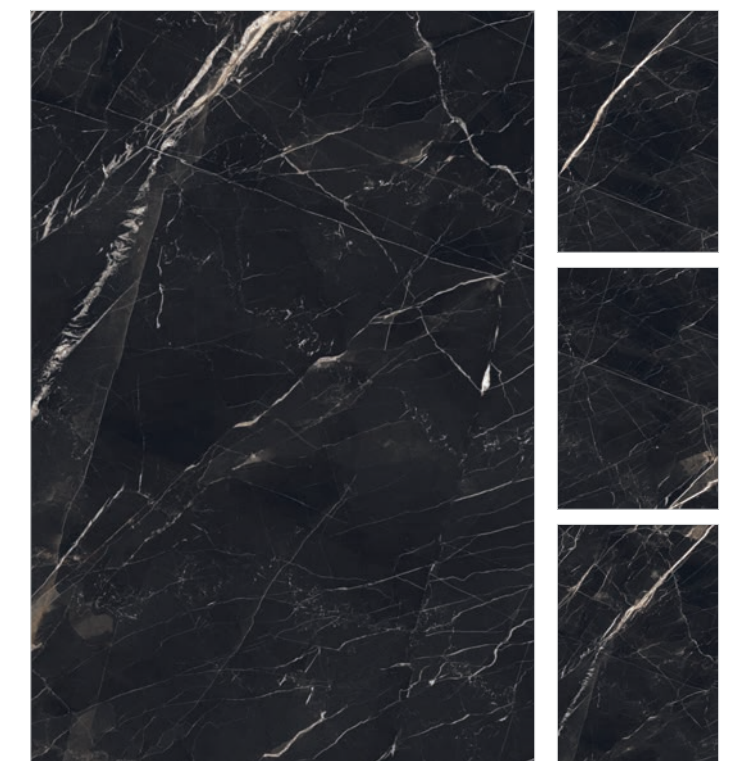

MARCUS ANTHRECITE

Finish High Gloss
Random 4 Face
Tile Feature Rare Collection

Click for
360° view