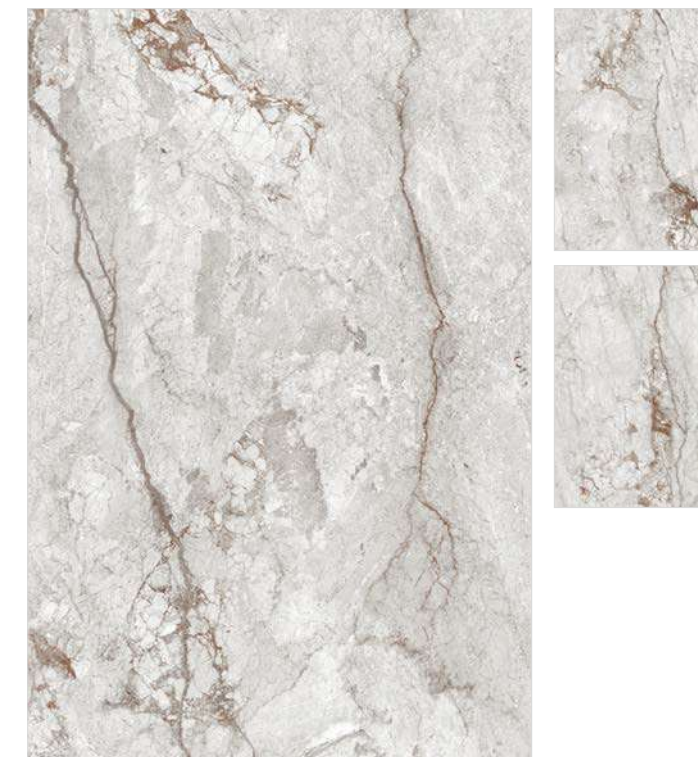

CEPPO DI GREY

Finish Glossy
Random 3 Face
Tile Feature Classic Marbles V 2.0

Click for
360° view