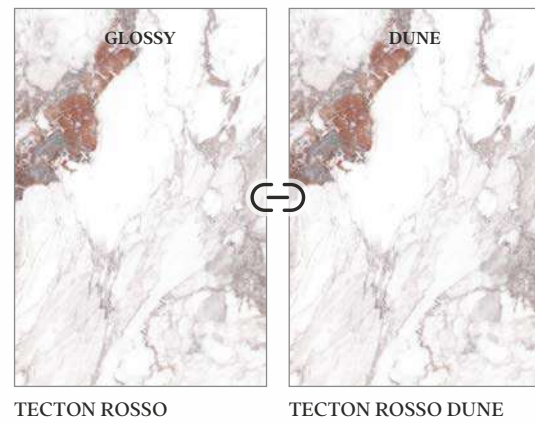

SAME DESIGN IN MULTIPLE FINISHES

TECHNICAL SPECIFICATION OF aximarble

S.No.	Characteristics	IS 15622:2017 Group Bla	EN 14411:2016 Group Bla	Test method	SUNHEARRT VALUE
A DIMENSION & SURFACE QUALITY					
I	Length & Width	±0.1%	± 0.6%	ISO 10545-2	± 0.1%
II	Thickness	± 5.0%	± 5.0%		± 4%
III	Straightness of Side	±0.1%	± 0.5 %		± 0.1%
IV	Rectengularity	±0.1%	± 0.5 %		± 0.1%
V	Surface Flatness				
a	Center curvatuve (%)	± 0.5 %	± 0.5 %		± 0.2 %
b	Edge curvature (%)	± 0.5 %	± 0.5 %	± 0.2 %	
c	Corner warpage (%)	± 0.5 %	± 0.5 %	± 0.2 %	
VI	Surface Quality	Min. 95 % of tiles will be free from visible defects	Min. 95 % of tiles will be free from visible defects		Min. 98 % of tiles will be free from visible defects
B PHYSICAL PROPERTIES					
I	Water Absorption	<0.08% Ind Max 0.1%	<0.5% Ind Max 0.6%	ISO 10545-3	<0.05%
II	Modulus of Rupture (N/mm2)	Av 35, Individual 32 min	Av 35, Individual 32 min	ISO 10545-4	>45
III	Breaking Strength in N	700 for < 7.5mm thickness 1300 for ≥ 7.5mm thickness	700 for < 7.5mm thickness 1300 for ≥ 7.5mm thickness	ISO 10545-4	>2000
IV	Moisture Expansion in mm/m	0.02	0.06% /0.6mm/m	ISO 10545-10	Nil
V	Resistance to Abrasion of glazed tiles(Class I to V)	Depending on surface (As reported)	Depending on surface (As reported)	ISO 10545-7	Min Class 3 for PGVT
VI	Coefficient of linear thermal expansion from embiant temperature to 100 O C	6 X 10 -6 K-1	9 X 10 -6 K-1 max	ISO 10545-8	6 X 10 -6 K-1 max
VII	Thermal Shock Resistance	10 Cycle Passed	10 cycle min	ISO 10545-9	10 cycle min
VIII	Crazing Resistance	4 cycle	2 Cycle (@ 5 bar))	ISO 10545-11	4 cycle passed
IX	Frost resistance	100 Cycle	Required	ISO 10545-12	Passed
X	Impact Resistance	0.55	0.55	ISO 10545-5	0.75
XI	Bulk Density	2.2	Not A requirement		2.2 gm/ cc.min
C CHEMICAL PROPERTIES					
I	Stain Resistance	Min Class I	Min Class 3	ISO 10545-14	Class 3
II	Resistance to household chemicals	Class AA	Min Class B	ISO 10545-13	Class A

PACKING DETAILS

SIZE	PIECES / BOX	COVERAGE AREA / BOX		WEIGHT / BOX
120X180cm	2pcs	46.50 sq.ft.	4.32 sq. meter	92 kg

Note: Color shown in catalog may vary with the original tile. Slight shade & size variation is an inherent property of ceramic / Vitrified tiles. For Normal Glossy Class III, High Glossy Class II/Class III, Matt Class III/Class IV.