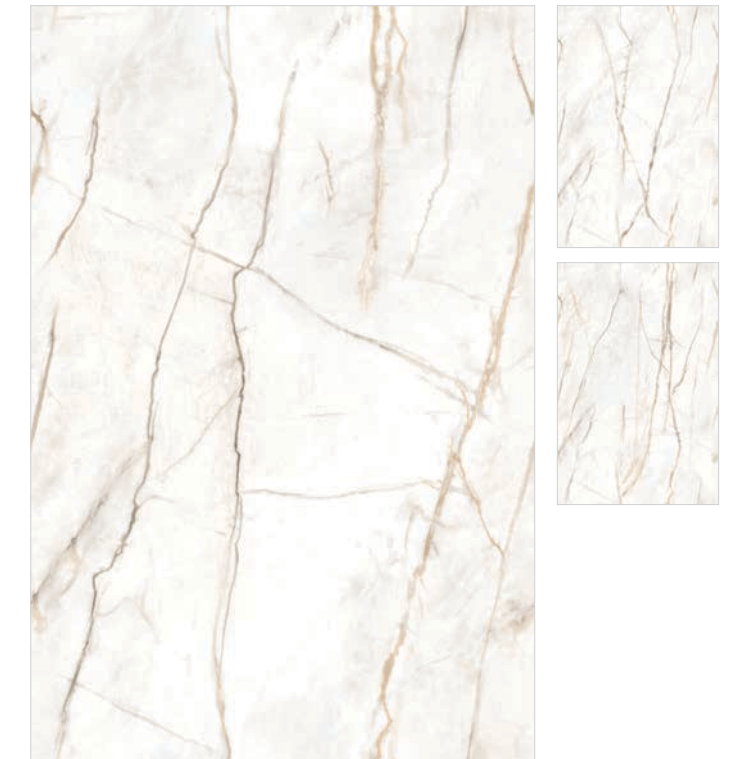

INFINITY GLITZ 8003

Finish Glossy
Random 3 Face
Tile Feature Infinity Collection

Click for
360° view