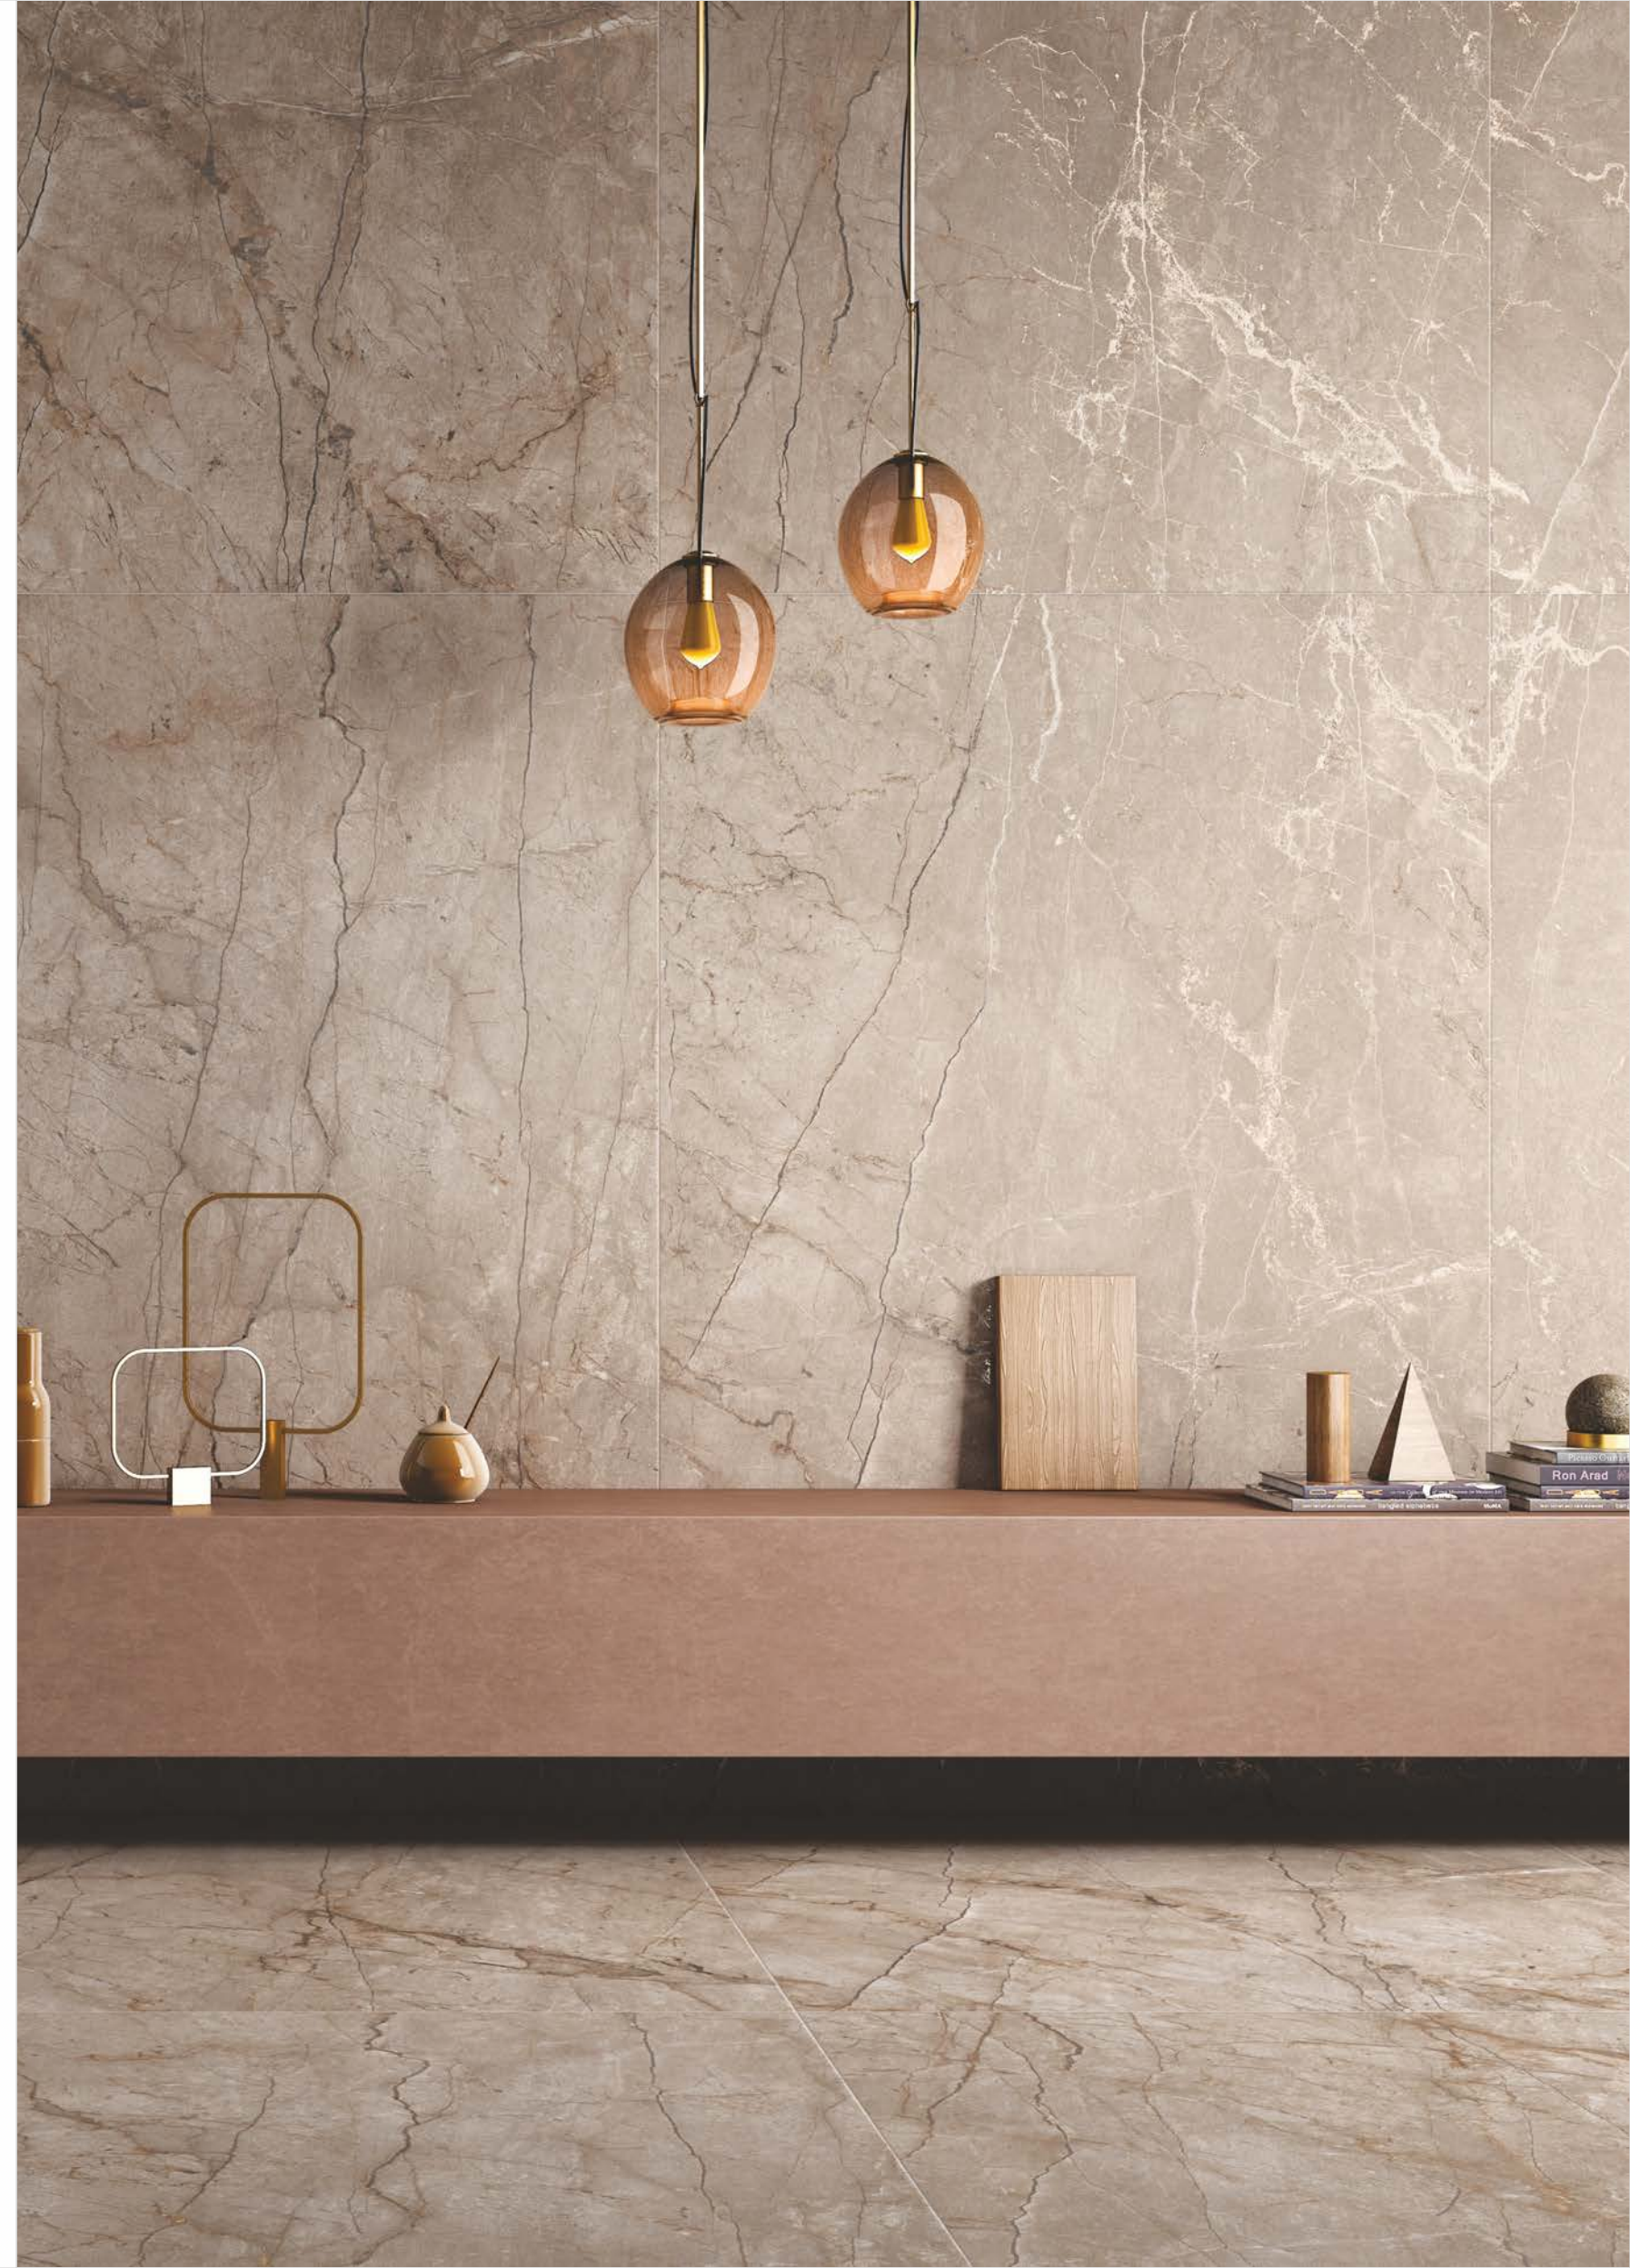

Click for
360° view

DYNA IMPRESSO BEIGE SILKEN

Finish Stain Matt
Random 4 Face
Tile Feature Beige Marbles V 2.0

Click for
360° view

aximarble - CLASSIC MARBLES
120x180cm - 9mm THICKNESS

CLASSIC MARBLES

The ideal marble for your commercial and residential areas is classic marble. Your floor and walls will have a rich, fashionable, and exquisite appearance. Stunning classic marbles are what we are sending your way. With our extensive selection of marble, your interiors will be inspired by purity.