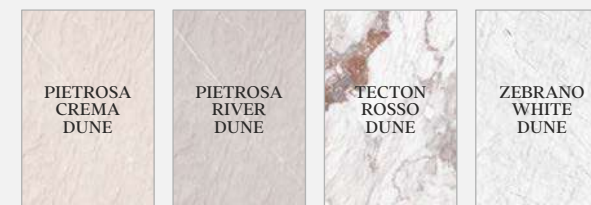

CLASSIC MARBLES

BEIGE MARBLES

EXOTIC MARBLES

INFINITY COLLECTION

STONES

DUNE COLLECTION

48	DESIGNS
93	SKU

aximarble - RARE COLLECTION
120x180cm - 9mm THICKNESS