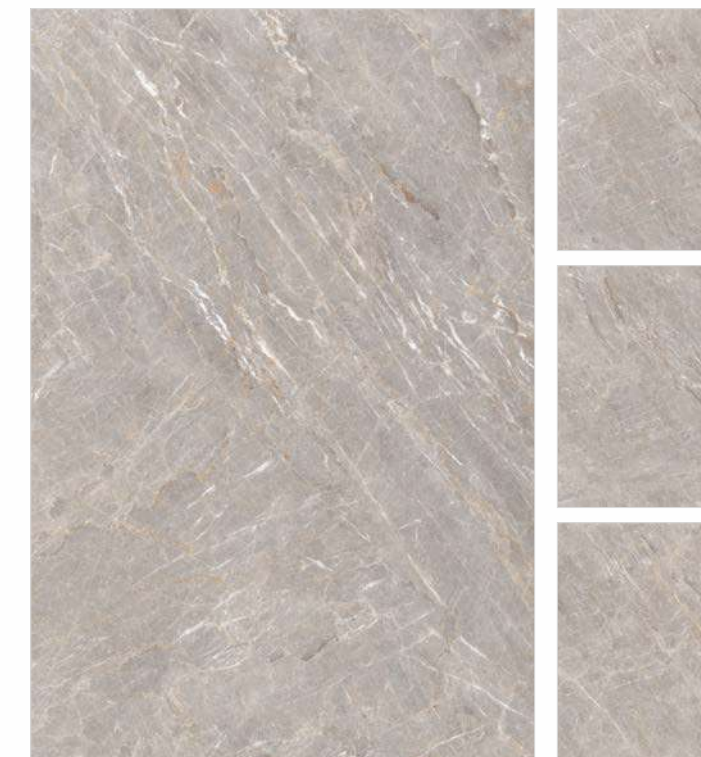

NETTO GREY

Finish **Glossy**
Random **4 Face**
Tile Feature **Classic Marbles V 3.0**

Click for
360° view