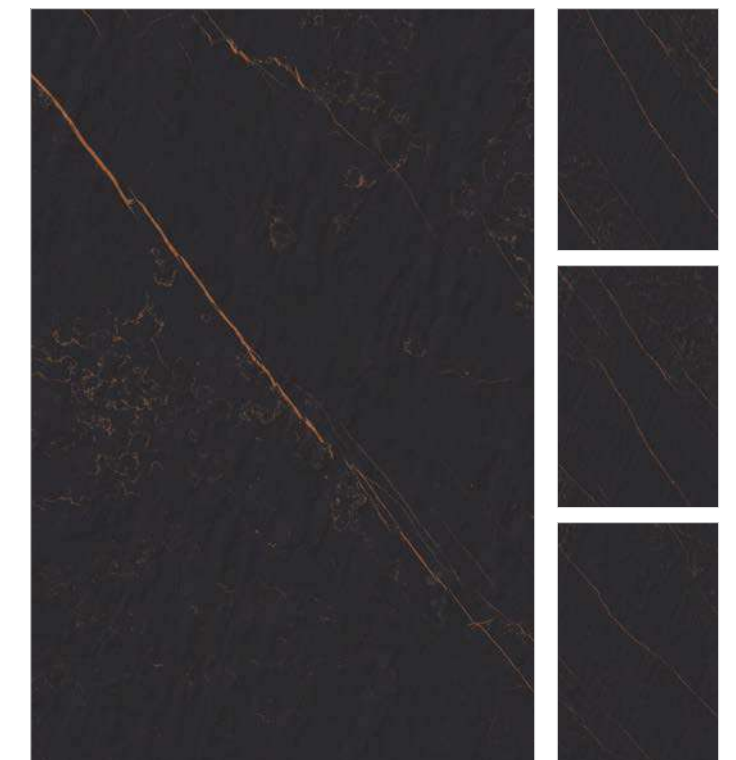

Click for
360° view

Wall
PIETROSA GOLD DUNE
120x180cm
DUNE

Wall

MARCUS ANTHRECITE DUNE
120x180cm
DUNE CARVING

PIETROSA GOLD DUNE

Finish Dune
Random 4 Face
Tile Feature Dune Collection

Click for
360° view

MARCUS ANTHRECITE DUNE