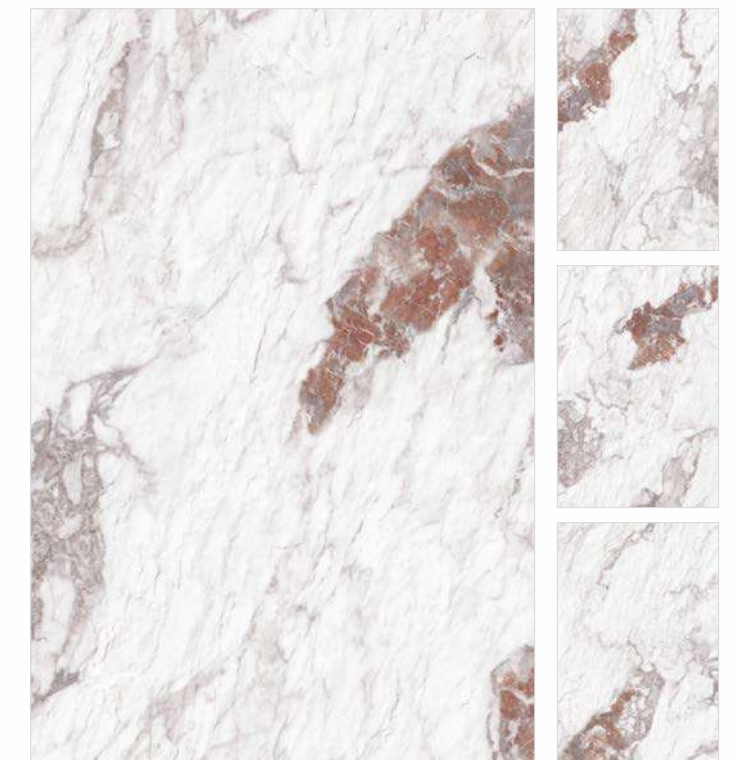

TECTON ROSSO DUNE

Finish Dune
Random 4 Face
Tile Feature Dune Collection

Click for
360° view