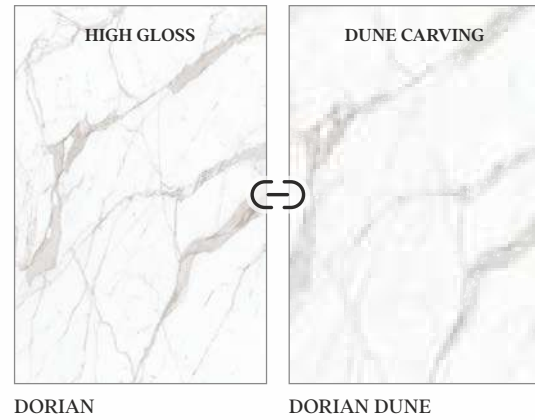

SAME DESIGN IN MULTIPLE FINISHES

TECHNICAL SPECIFICATION OF aximarble

S.No.	Characteristics	IS 15622:2017 Group Bla	EN 14411:2016 Group Bla	Test method	SUNHEARRT VALUE
A DIMENSION & SURFACE QUALITY					
I	Length & Width	±0.1%	± 0.6%	ISO 10545-2	± 0.1%
II	Thickness	± 5.0%	± 5.0%		± 4%
III	Straightness of Side	±0.1%	± 0.5 %		± 0.1%
IV	Rectengularity	±0.1%	± 0.5 %		± 0.1%
V	Surface Flatness				
a	Center curvatuve (%)	± 0.5 %	± 0.5 %		± 0.2 %
b	Edge curvature (%)	± 0.5 %	± 0.5 %	± 0.2 %	
c	Corner warpage (%)	± 0.5 %	± 0.5 %	± 0.2 %	
VI	Surface Quality	Min. 95 % of tiles will be free from visible defects	Min. 95 % of tiles will be free from visible defects		Min. 98 % of tiles will be free from visible defects
B PHYSICAL PROPERTIES					
I	Water Absorption	<0.08% Ind Max 0.1%	<0.5% Ind Max 0.6%	ISO 10545-3	<0.05%
II	Modulus of Rupture (N/mm2)	Av 35, Individual 32 min	Av 35, Individual 32 min	ISO 10545-4	>45
III	Breaking Strength in N	700 for < 7.5mm thickness 1300 for ≥ 7.5mm thickness	700 for < 7.5mm thickness 1300 for ≥ 7.5mm thickness	ISO 10545-4	>2000
IV	Moisture Expansion in mm/m	0.02	0.06% /0.6mm/m	ISO 10545-10	Nil
V	Resistance to Abrasion of glazed tiles(Class I to V)	Depending on surface (As reported)	Depending on surface (As reported)	ISO 10545-7	Min Class 3 for PGVT
VI	Coefficient of linear thermal expansion from embiant temperature to 100 O C	6 X 10 -6 K-1	9 X 10 -6 K-1 max	ISO 10545-8	6 X 10 -6 K-1 max
VII	Thermal Shock Resistance	10 Cycle Passed	10 cycle min	ISO 10545-9	10 cycle min
VIII	Crazing Resistance	4 cycle	2 Cycle (@ 5 bar))	ISO 10545-11	4 cycle passed
IX	Frost resistance	100 Cycle	Required	ISO 10545-12	Passed
X	Impact Resistance	0.55	0.55	ISO 10545-5	0.75
XI	Bulk Density	2.2	Not A requirement		2.2 gm/ cc.min
C CHEMICAL PROPERTIES					
I	Stain Resistance	Min Class I	Min Class 3	ISO 10545-14	Class 3
II	Resistance to household chemicals	Class AA	Min Class B	ISO 10545-13	Class A

PACKING DETAILS

SIZE	PIECES / BOX	COVERAGE AREA / BOX		WEIGHT / BOX
120X180cm	2pcs	46.50 sq.ft.	4.32 sq. meter	92 kg

Note: Color shown in catalog may vary with the original tile. Slight shade & size variation is an inherent property of ceramic / Vitrified tiles. For Normal Glossy Class III, High Glossy Class II/Class III, Matt Class III/Class IV.