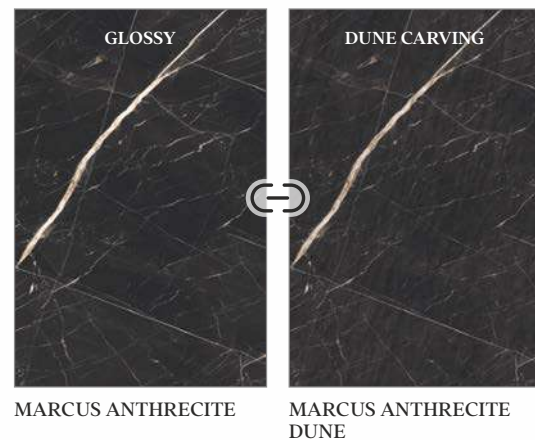

SAME DESIGN IN MULTIPLE FINISHES

TECHNICAL SPECIFICATION OF aximarble

S.No.	Characteristics	IS 15622:2017 Group Bla	EN 14411:2016 Group Bla	Test method	SUNHEARRT VALUE
A DIMENSION & SURFACE QUALITY					
I	Length & Width	±0.1%	± 0.6%	ISO 10545-2	± 0.1%
II	Thickness	± 5.0%	± 5.0%		± 4%
III	Straightness of Side	±0.1%	± 0.5 %		± 0.1%
IV	Rectengularity	±0.1%	± 0.5 %		± 0.1%
V	Surface Flatness				
a	Center curvatuve (%)	± 0.5 %	± 0.5 %		± 0.2 %
b	Edge curvature (%)	± 0.5 %	± 0.5 %	± 0.2 %	
c	Corner warpage (%)	± 0.5 %	± 0.5 %	± 0.2 %	
VI	Surface Quality	Min. 95 % of tiles will be free from visible defects	Min. 95 % of tiles will be free from visible defects		Min. 98 % of tiles will be free from visible defects
B PHYSICAL PROPERTIES					
I	Water Absorption	<0.08% Ind Max 0.1%	<0.5% Ind Max 0.6%	ISO 10545-3	<0.05%
II	Modulus of Rupture (N/mm2)	Av 35, Individual 32 min	Av 35, Individual 32 min	ISO 10545-4	>45
III	Breaking Strength in N	700 for < 7.5mm thickness 1300 for ≥ 7.5mm thickness	700 for < 7.5mm thickness 1300 for ≥ 7.5mm thickness	ISO 10545-4	>2000
IV	Moisture Expansion in mm/m	0.02	0.06% /0.6mm/m	ISO 10545-10	Nil
V	Resistance to Abrasion of glazed tiles(Class I to V)	Depending on surface (As reported)	Depending on surface (As reported)	ISO 10545-7	Min Class 3 for PGVT
VI	Coefficient of linear thermal expansion from embiant temperature to 100 O C	6 X 10 -6 K-1	9 X 10 -6 K-1 max	ISO 10545-8	6 X 10 -6 K-1 max
VII	Thermal Shock Resistance	10 Cycle Passed	10 cycle min	ISO 10545-9	10 cycle min
VIII	Crazing Resistance	4 cycle	2 Cycle (@ 5 bar))	ISO 10545-11	4 cycle passed
IX	Frost resistance	100 Cycle	Required	ISO 10545-12	Passed
X	Impact Resistance	0.55	0.55	ISO 10545-5	0.75
XI	Bulk Density	2.2	Not A requirement		2.2 gm/ cc.min
C CHEMICAL PROPERTIES					
I	Stain Resistance	Min Class I	Min Class 3	ISO 10545-14	Class 3
II	Resistance to household chemicals	Class AA	Min Class B	ISO 10545-13	Class A

PACKING DETAILS

SIZE	PIECES / BOX	COVERAGE AREA / BOX		WEIGHT / BOX
120X180cm	2pcs	46.50 sq.ft.	4.32 sq. meter	92 kg

Note: Color shown in catalog may vary with the original tile. Slight shade & size variation is an inherent property of ceramic / Vitrified tiles. For Normal Glossy Class III, High Glossy Class II/Class III, Matt Class III/Class IV.