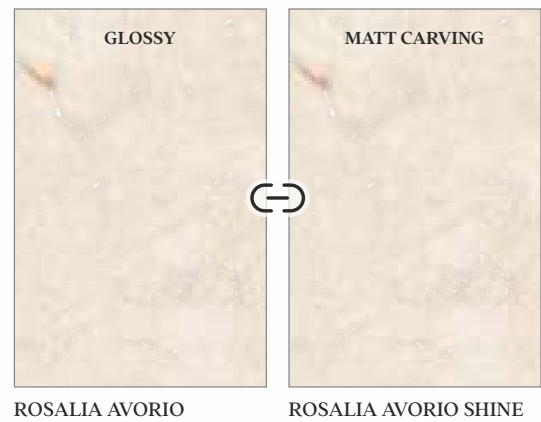

SAME DESIGN IN MULTIPLE FINISHES

TECHNICAL SPECIFICATION OF aximarble

S.No.	Characteristics	IS 15622:2017 Group Bla	EN 14411:2016 Group Bla	Test method	SUNHEARRT VALUE
A DIMENSION & SURFACE QUALITY					
I	Length & Width	±0.1%	± 0.6%	ISO 10545-2	± 0.1%
II	Thickness	± 5.0%	± 5.0%		± 4%
III	Straightness of Side	±0.1%	± 0.5 %		± 0.1%
IV	Rectengularity	±0.1%	± 0.5 %		± 0.1%
V	Surface Flatness				
a	Center curvatuve (%)	± 0.5 %	± 0.5 %		± 0.2 %
b	Edge curvature (%)	± 0.5 %	± 0.5 %	± 0.2 %	
c	Corner warpage (%)	± 0.5 %	± 0.5 %	± 0.2 %	
VI	Surface Quality	Min. 95 % of tiles will be free from visible defects	Min. 95 % of tiles will be free from visible defects		Min. 98 % of tiles will be free from visible defects
B PHYSICAL PROPERTIES					
I	Water Absorption	<0.08% Ind Max 0.1%	<0.5% Ind Max 0.6%	ISO 10545-3	<0.05%
II	Modulus of Rupture (N/mm2)	Av 35, Individual 32 min	Av 35, Individual 32 min	ISO 10545-4	>45
III	Breaking Strength in N	700 for < 7.5mm thickness 1300 for ≥ 7.5mm thickness	700 for < 7.5mm thickness 1300 for ≥ 7.5mm thickness	ISO 10545-4	>2000
IV	Moisture Expansion in mm/m	0.02	0.06% /0.6mm/m	ISO 10545-10	Nil
V	Resistance to Abrasion of glazed tiles(Class I to V)	Depending on surface (As reported)	Depending on surface (As reported)	ISO 10545-7	Min Class 3 for PGVT
VI	Coefficient of linear thermal expansion from embiant temperature to 100 O C	6 X 10 -6 K-1	9 X 10 -6 K-1 max	ISO 10545-8	6 X 10 -6 K-1 max
VII	Thermal Shock Resistance	10 Cycle Passed	10 cycle min	ISO 10545-9	10 cycle min
VIII	Crazing Resistance	4 cycle	2 Cycle (@ 5 bar))	ISO 10545-11	4 cycle passed
IX	Frost resistance	100 Cycle	Required	ISO 10545-12	Passed
X	Impact Resistance	0.55	0.55	ISO 10545-5	0.75
XI	Bulk Density	2.2	Not A requirement		2.2 gm/ cc.min
C CHEMICAL PROPERTIES					
I	Stain Resistance	Min Class I	Min Class 3	ISO 10545-14	Class 3
II	Resistance to household chemicals	Class AA	Min Class B	ISO 10545-13	Class A

PACKING DETAILS

SIZE	PIECES / BOX	COVERAGE AREA / BOX		WEIGHT / BOX
120X180cm	2pcs	46.50 sq.ft.	4.32 sq. meter	92 kg

Note: Color shown in catalog may vary with the original tile. Slight shade & size variation is an inherent property of ceramic / Vitrified tiles. For Normal Glossy Class III, High Glossy Class II/Class III, Matt Class III/Class IV.