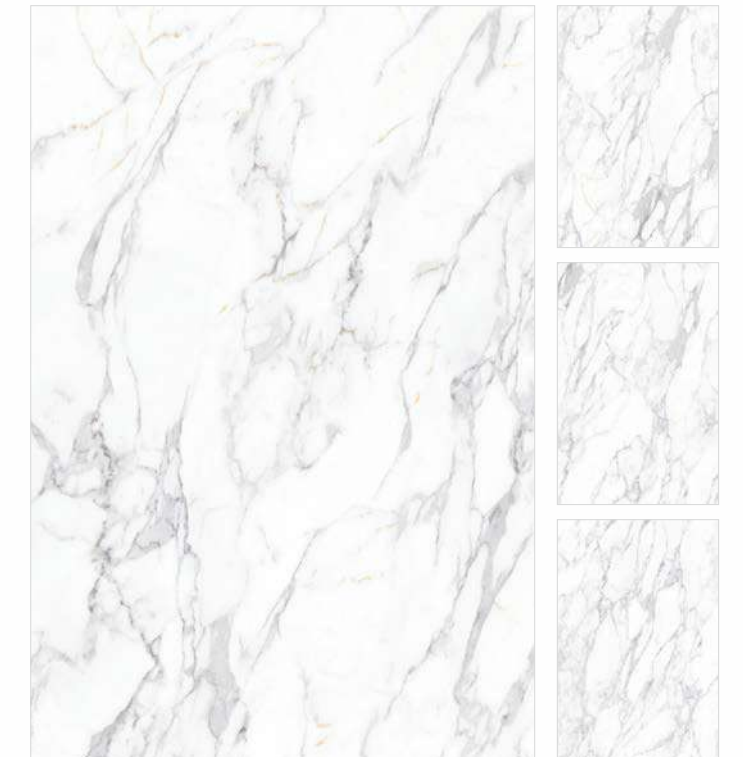

CARARRA ELITE

Finish Glossy
Random 4 Face
Tile Feature White Marbles V 2.0

Click for
360° view