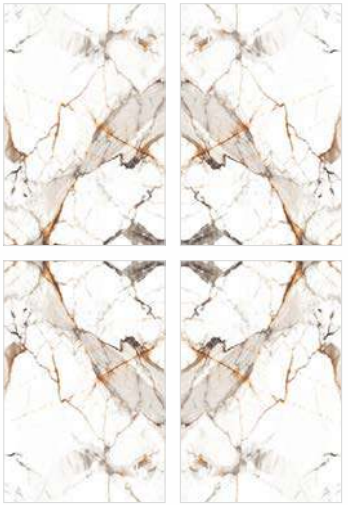

ANTIQUÉ ONYX BLANCO

Finish High Gloss
Random 4 Face
Tile Feature White Marbles V 2.0

Click for
360° view

TECTON ROSSO

Finish Glossy
Random 4 Face
Tile Feature White Marbles V 3.0

Click for
360° view

CALCATTÀ LUXE A & B