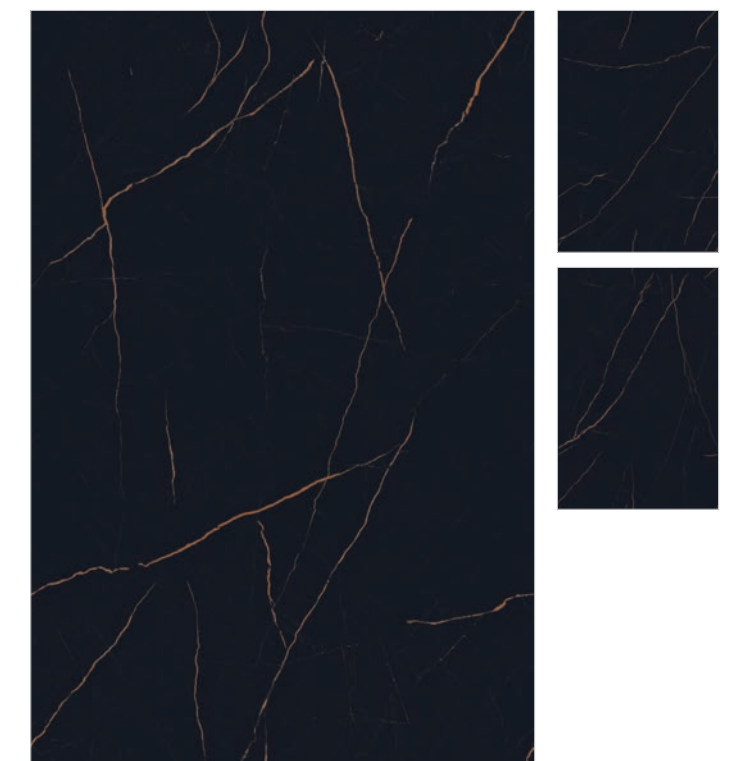

INFINITY BRIGHT 7001

Finish High Gloss
Random 3 Face
Tile Feature Infinity Collection

Click for
360° view