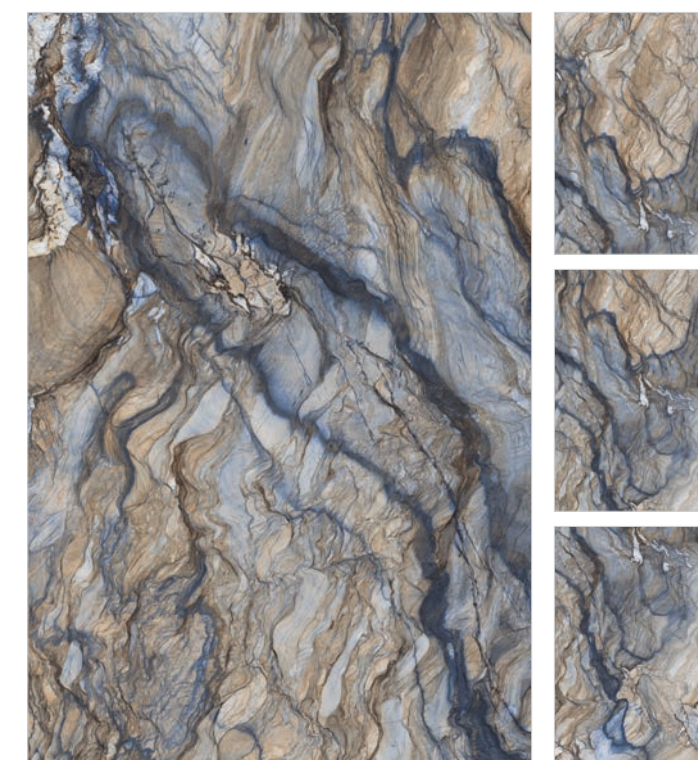

FUSION BLUE FIRE

Finish High Gloss
Random 4 Face
Tile Feature Rare Collection

Click for
360° view