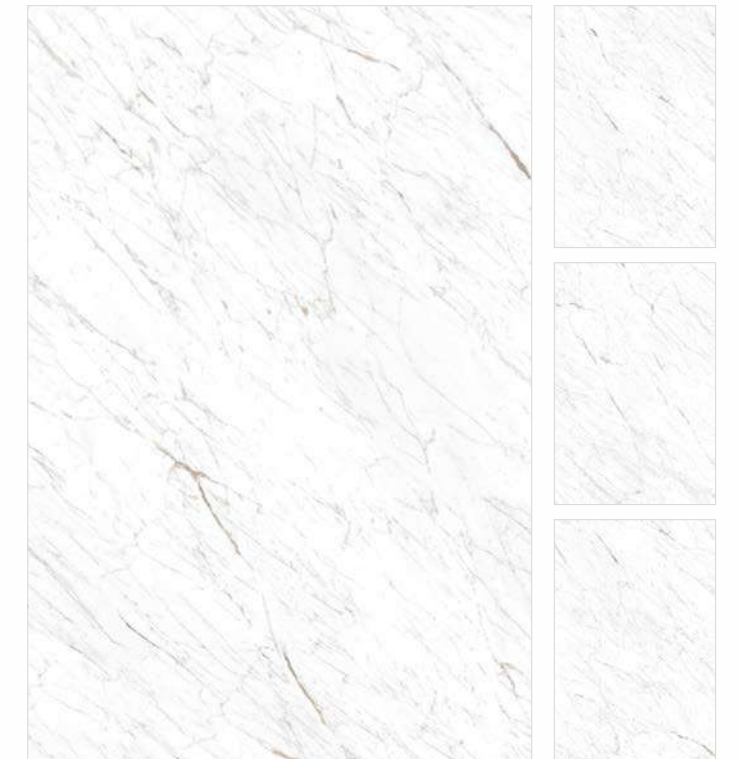

Wall
DORIAN
120x180cm
HIGH GLOSS

Floor
DORIAN
120x180cm
HIGH GLOSS

Wall
ZEBRANO WHITE
120x180cm
GLOSSY

Floor
ZEBRANO WHITE
120x180cm
GLOSSY

ZEBRANO WHITE

Finish Glossy
Random 4 Face
Tile Feature White Marbles V 3.0