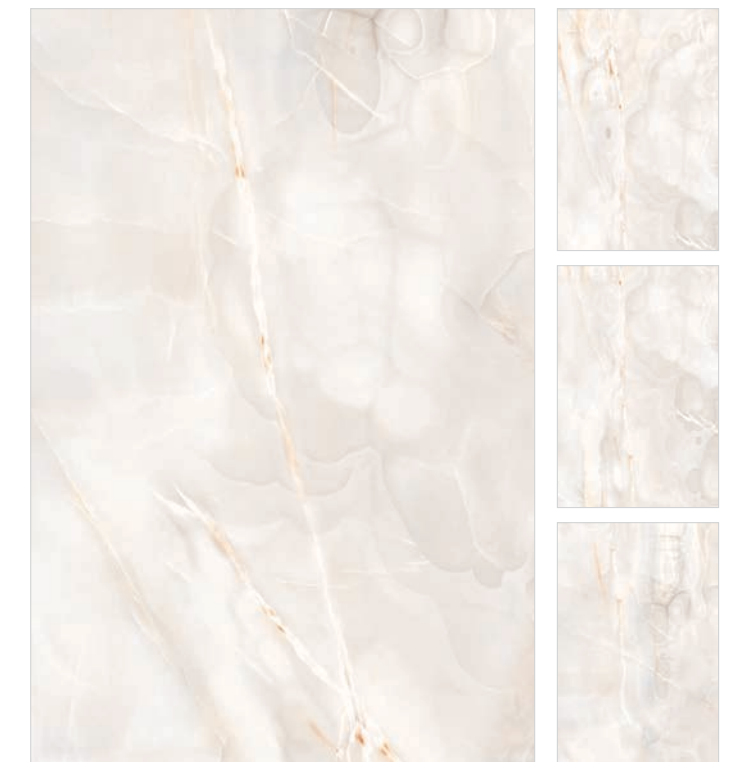

TURIN WHITE

Finish Glossy
Random 4 Face
Tile Feature Rare Collection

Click for
360° view