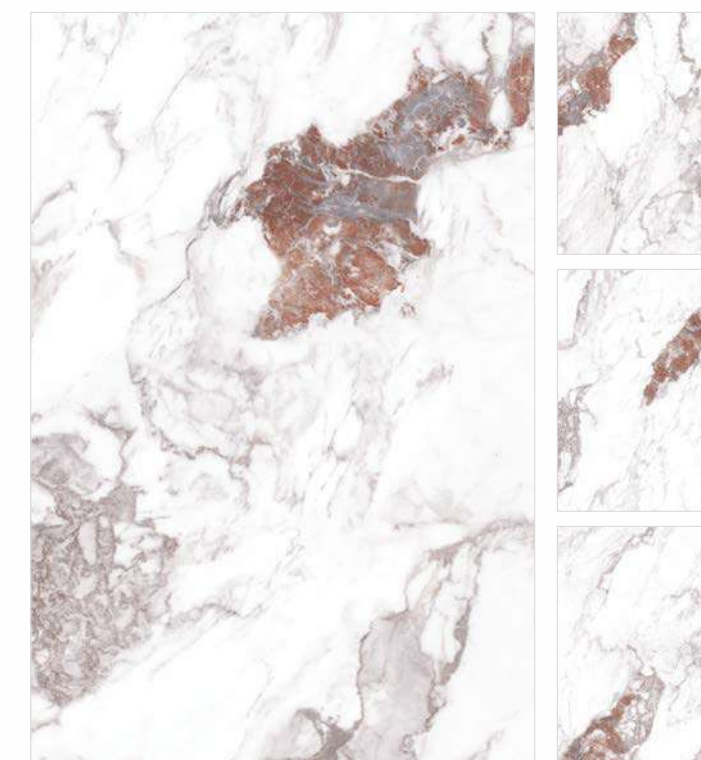

ANTIQUÉ ONYX BLANCO

Finish High Gloss
Random 4 Face
Tile Feature White Marbles V 2.0

Click for
360° view

TECTON ROSSO

Finish Glossy
Random 4 Face
Tile Feature White Marbles V 3.0

Click for
360° view

CALCATTÀ LUXE A & B