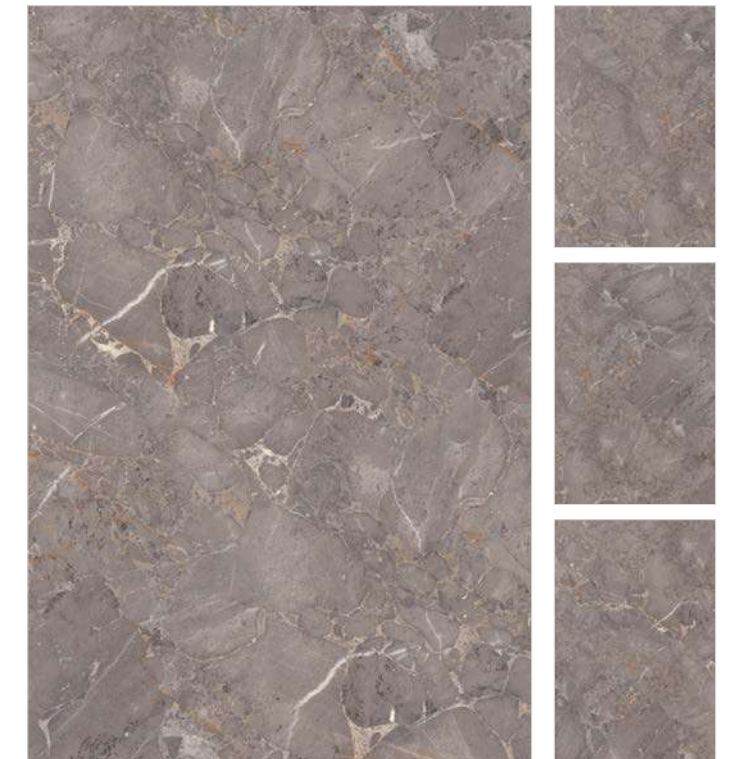

ARIANA GRIS

Finish Glossy
Random 4 Face
Tile Feature Classic Marbles V 2.0

Click for
360° view