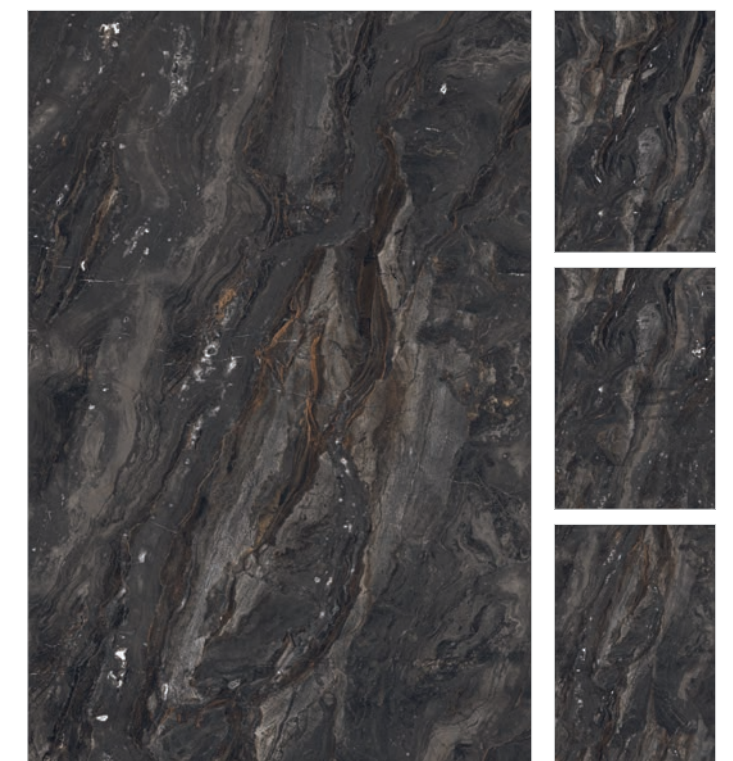

Wall
 CLIFF ANTHRECITE
 120x180cm
 HIGH GLOSS

Floor
 CLIFF ANTHRECITE
 120x180cm
 HIGH GLOSS

BRECCIA FANTASTICO SKY

Finish High Gloss
 Random 4 Face
 Tile Feature Rare Collection

Click for
 360° view

CLIFF ANTHRECITE