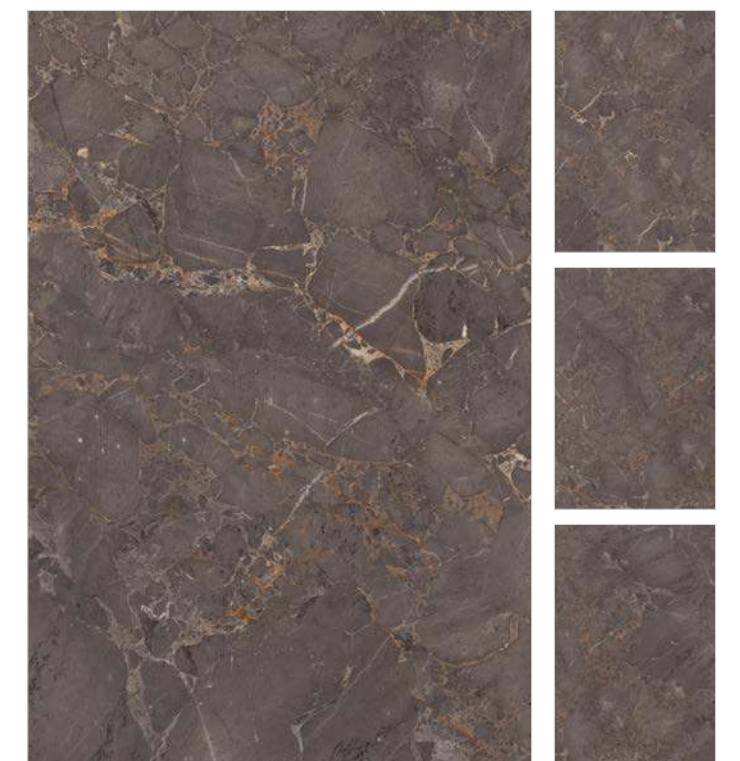

ARIANA GRIS

Finish Glossy
Random 4 Face
Tile Feature Classic Marbles V 2.0

Click for
360° view

ARIANA GRAFFITE

Finish Glossy
Random 4 Face
Tile Feature Classic Marbles V 2.0

Click for
360° view

Wall
CEPPO DI GREY
120x180cm
GLOSSY