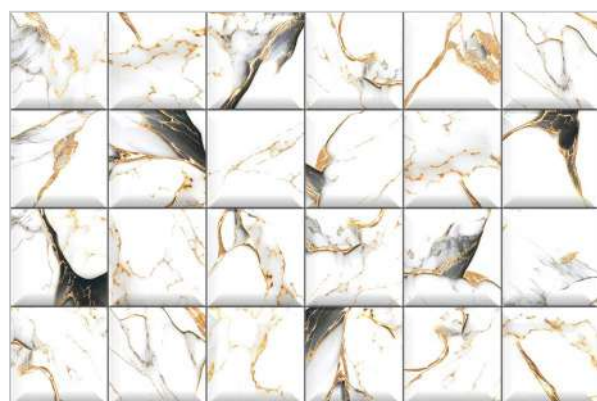

FERON GOLD HL 2