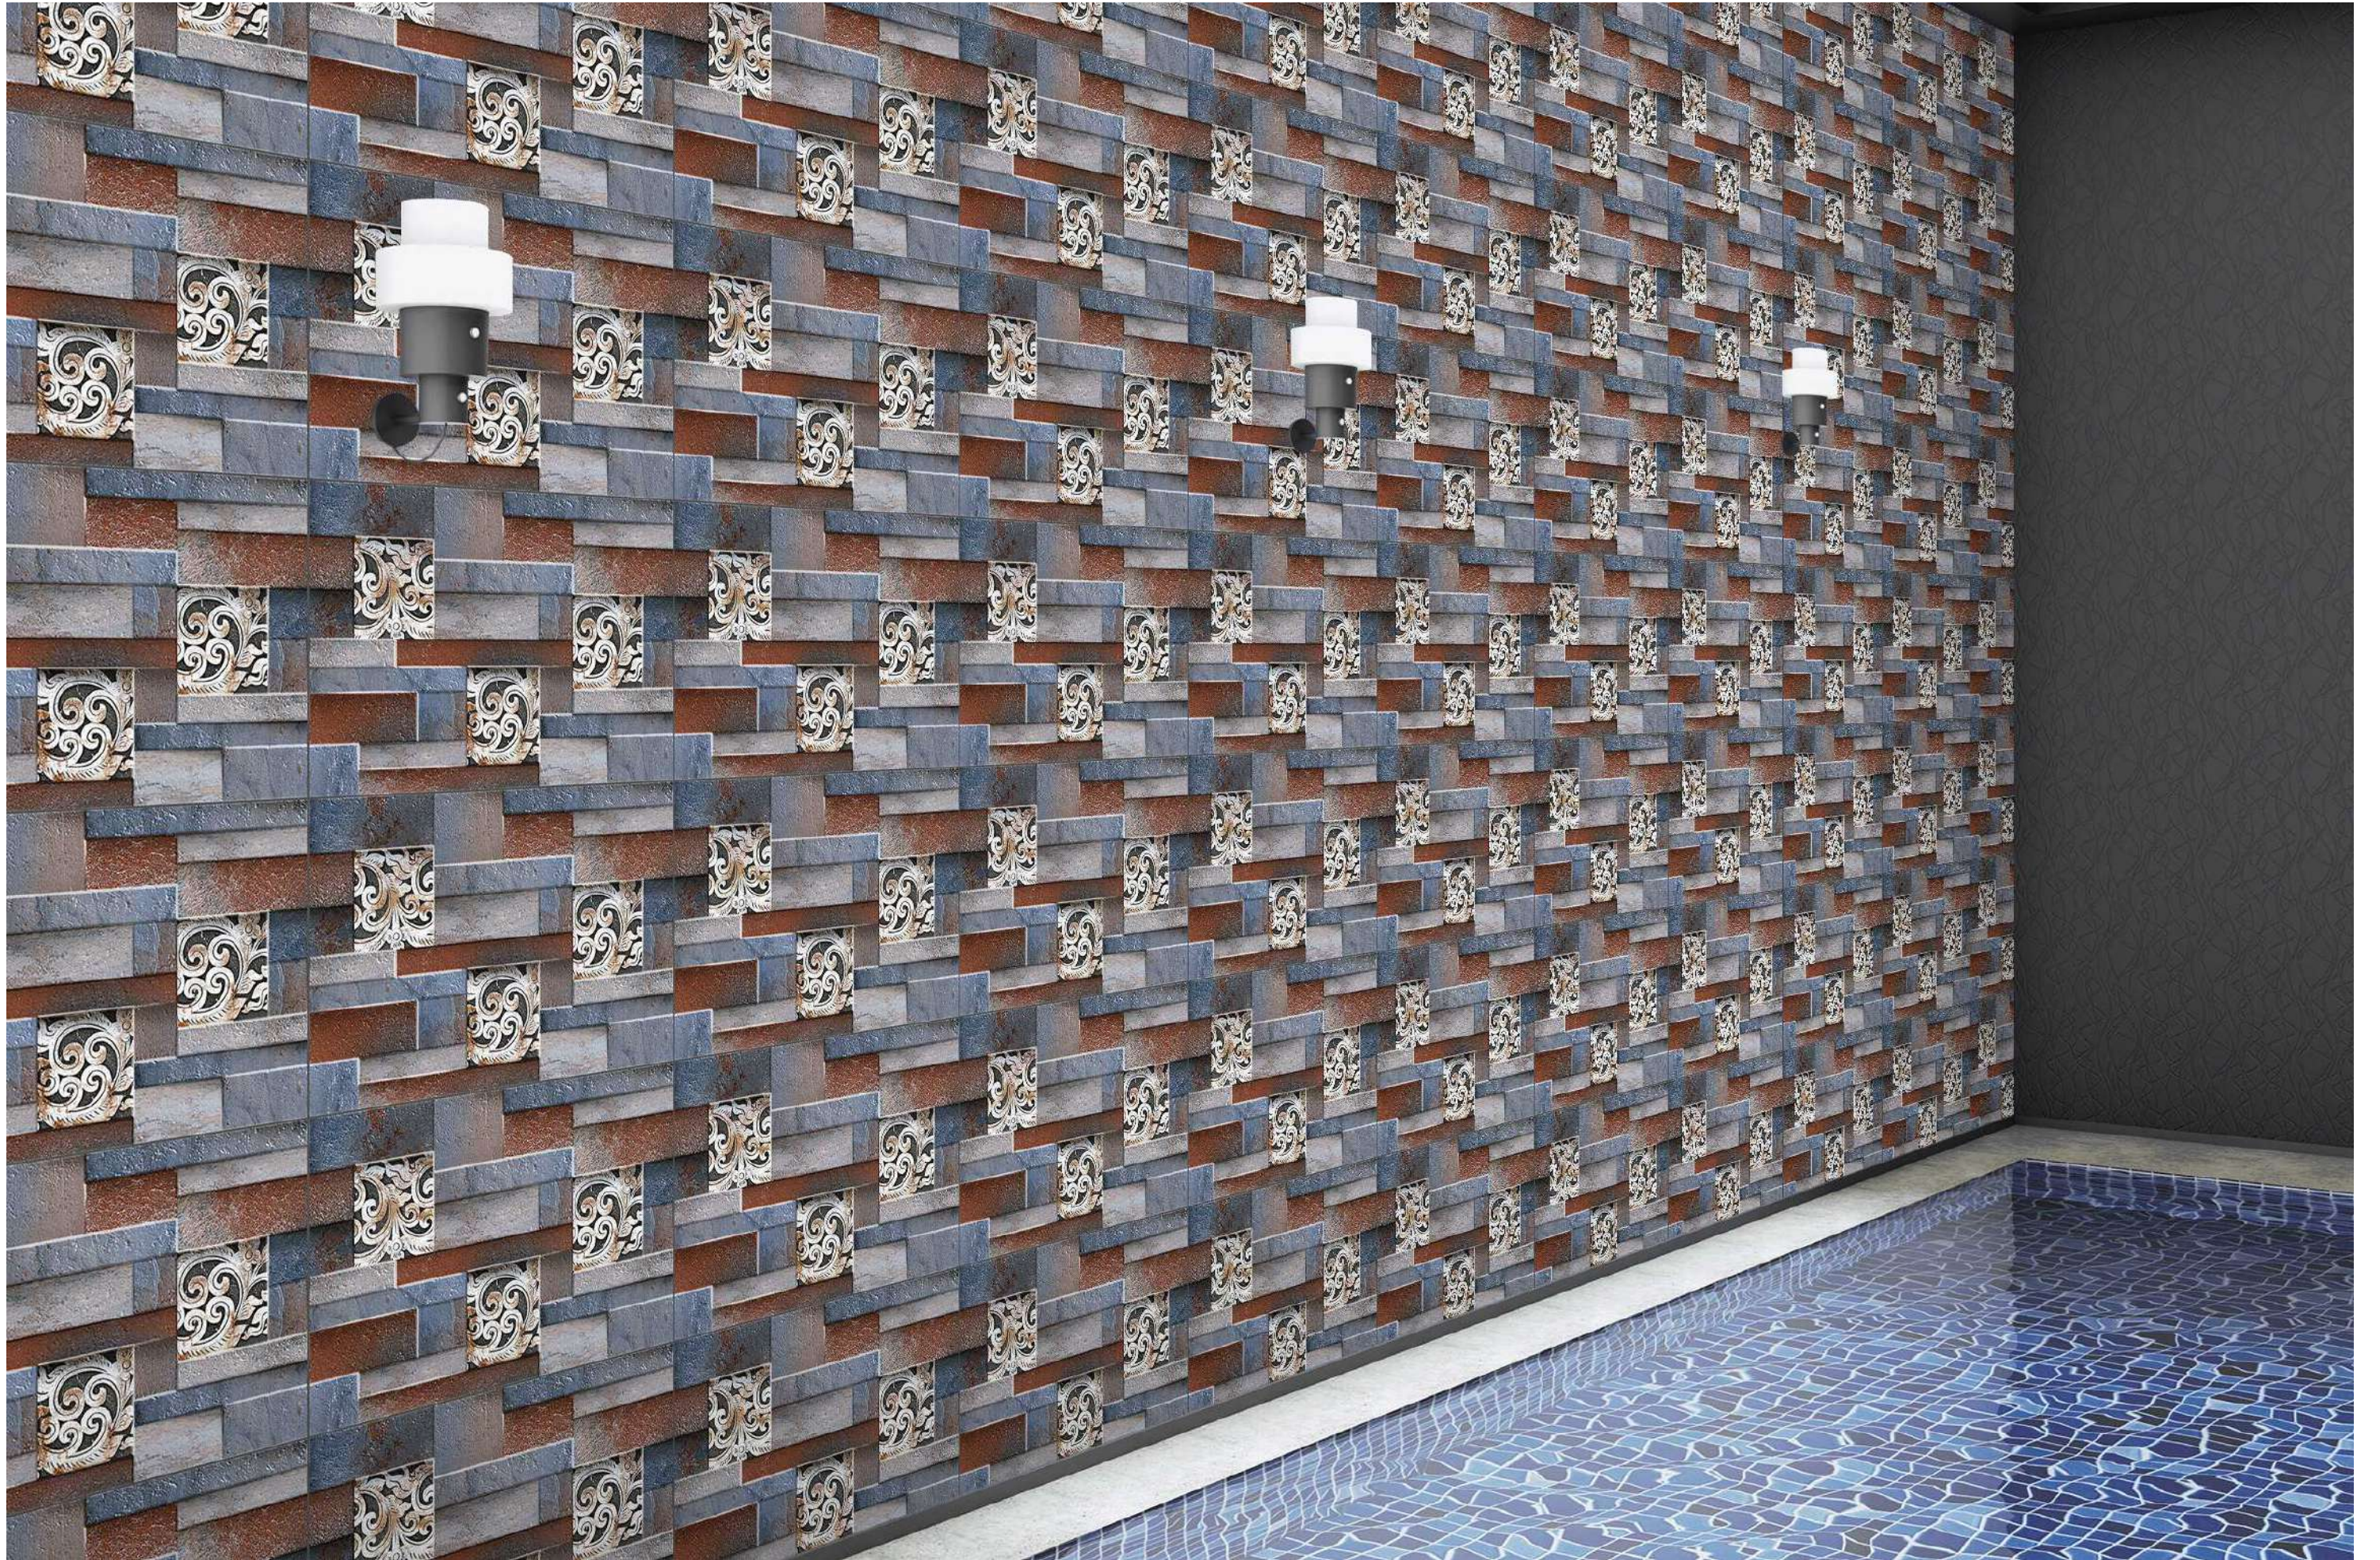

SIZE - 30x45cm
FINISH - MATT

LIENZO MULTY

SIZE - 30x45cm
FINISH - RUSTIC

REGINA CEMENTO

SIZE - 30x45cm
FINISH - RUSTIC

NATURAL GRASS BRICK

SIZE - 30x45cm
FINISH - RUSTIC

NATURAL RED BRICK

SIZE - 30x45cm
FINISH - RUSTIC

STRELKA BLACK

SIZE - 30x45cm
FINISH - RUSTIC

STRELKA WHITE

SIZE - 30x45cm
FINISH - RUSTIC

VINTAGE NATURAL

SIZE - 30x45cm
FINISH - RUSTIC

TECHNICAL SPECIFICATION FOR CERAMIC WALL TILES