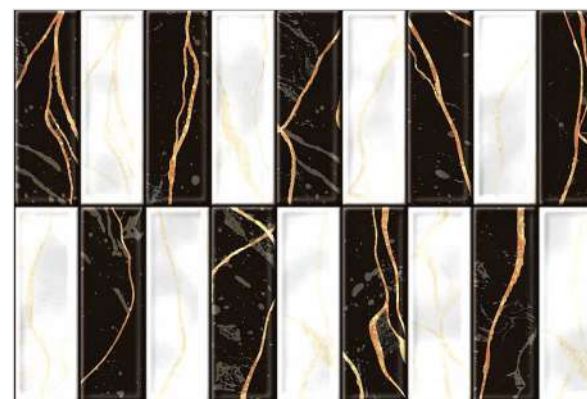

SIZE - 30x45cm
FINISH - GLOSSY

CROCK GOLD BLACK LT

CROCK GOLD BLACK HL1

CROCK GOLD BLACK HL2

CROCK GOLD BLACK DK

CROCK GOLD BLACK DK FL

SIZE - 30x45cm
FINISH - GLOSSY

FERON GOLD