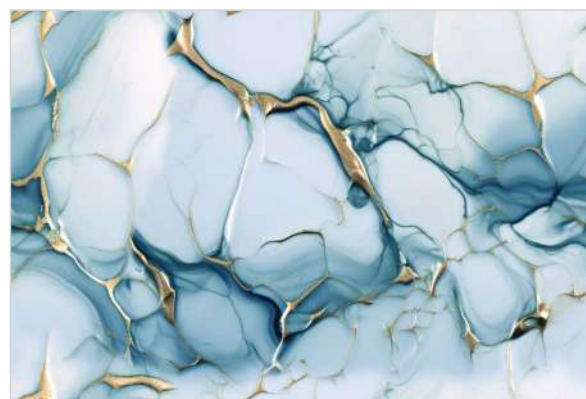

SMOKE AQUA DK