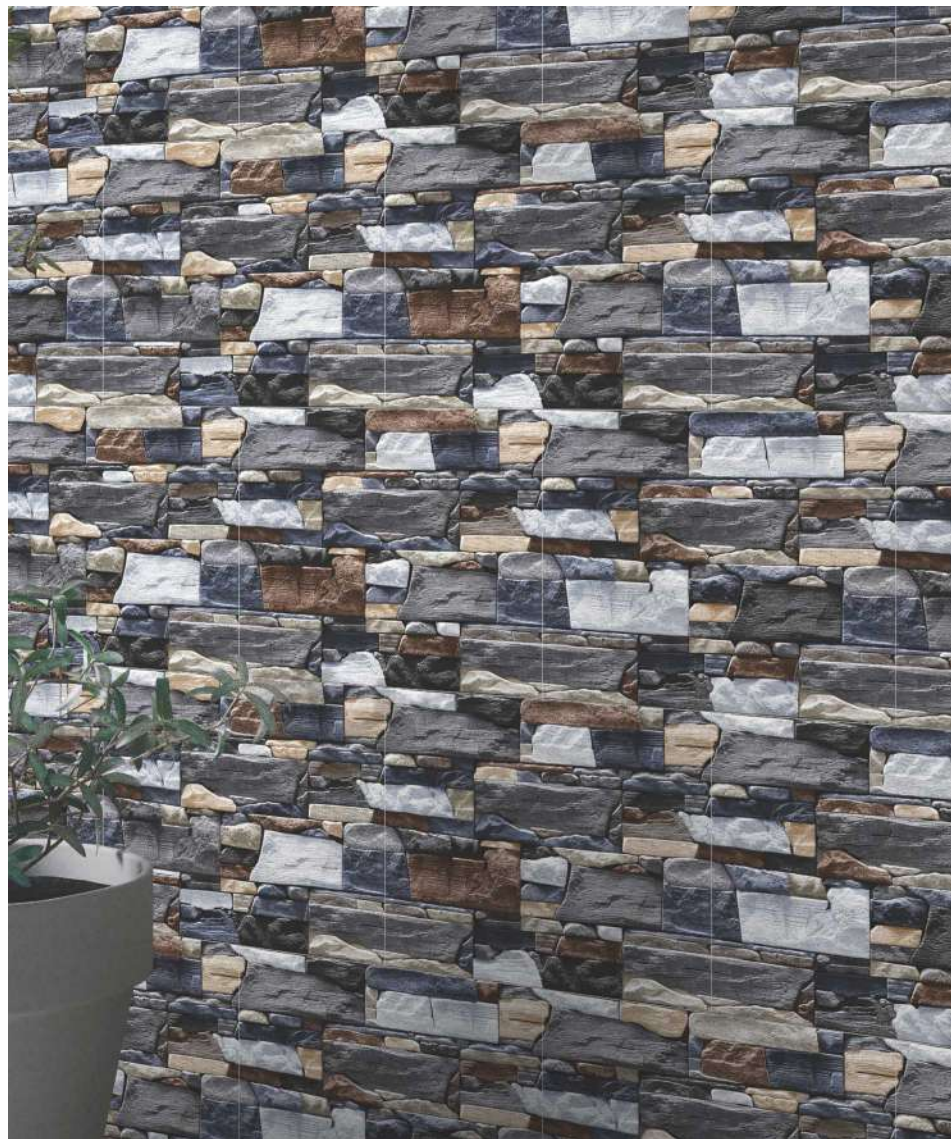

Finish Rustic (Exterior)

Add glamour to your space by enriching your walls with tiles from the amazing Exterior Collection. The tiles are a testament to ceramic artistry, blending elegance with functionality seamlessly. These wall tiles allow you to create a captivating ambiance and embrace a fusion of style and durability.

Wall
VINUS NERO
30X45cm
RUSTIC